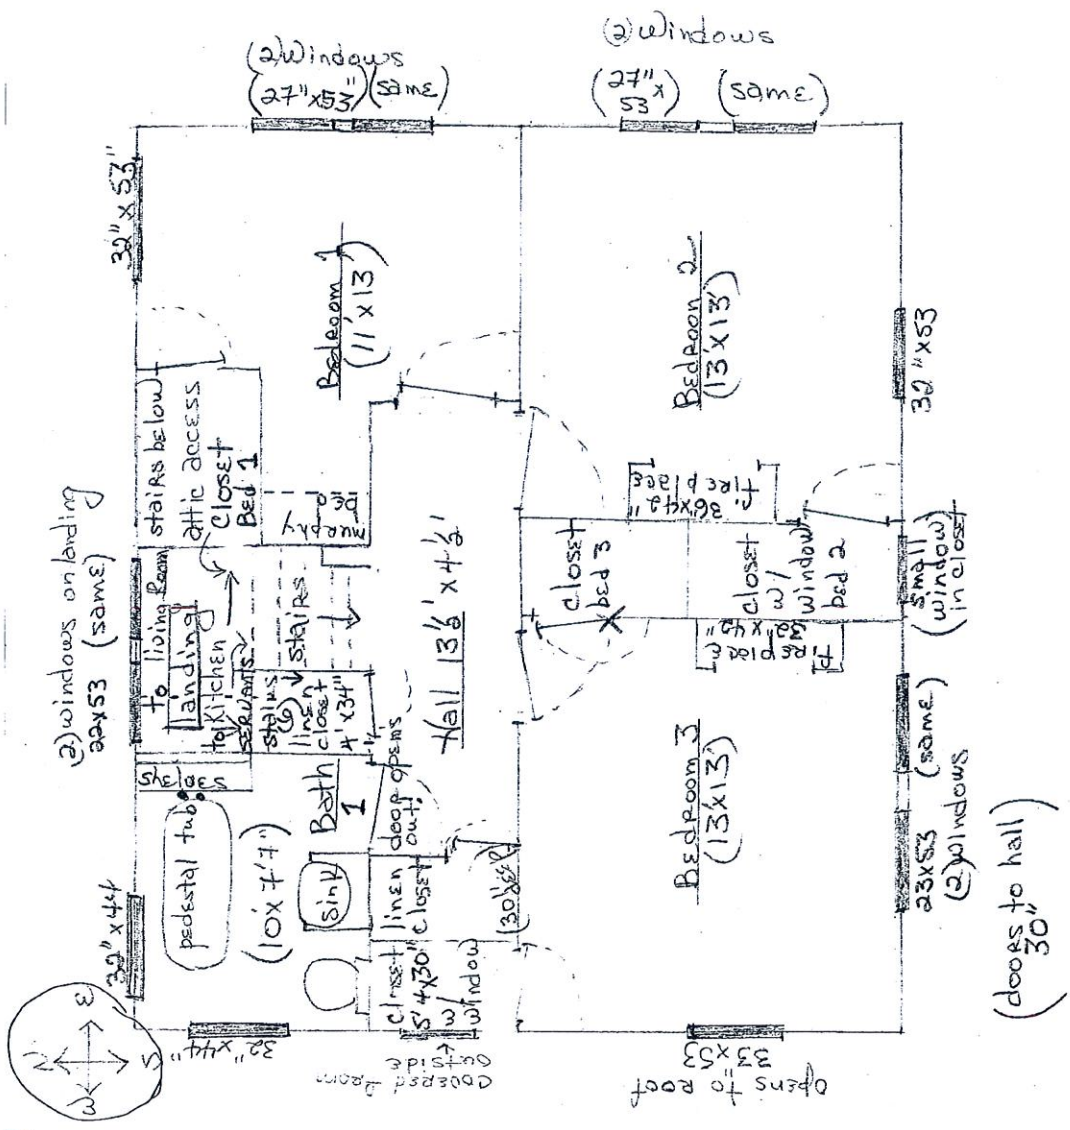

Upstairs

RECEIVED

AUG 19 2016

Planning & Codes Admin

B&B on Madison
P.M. Stiefelmann
200 S.W. Madison St.