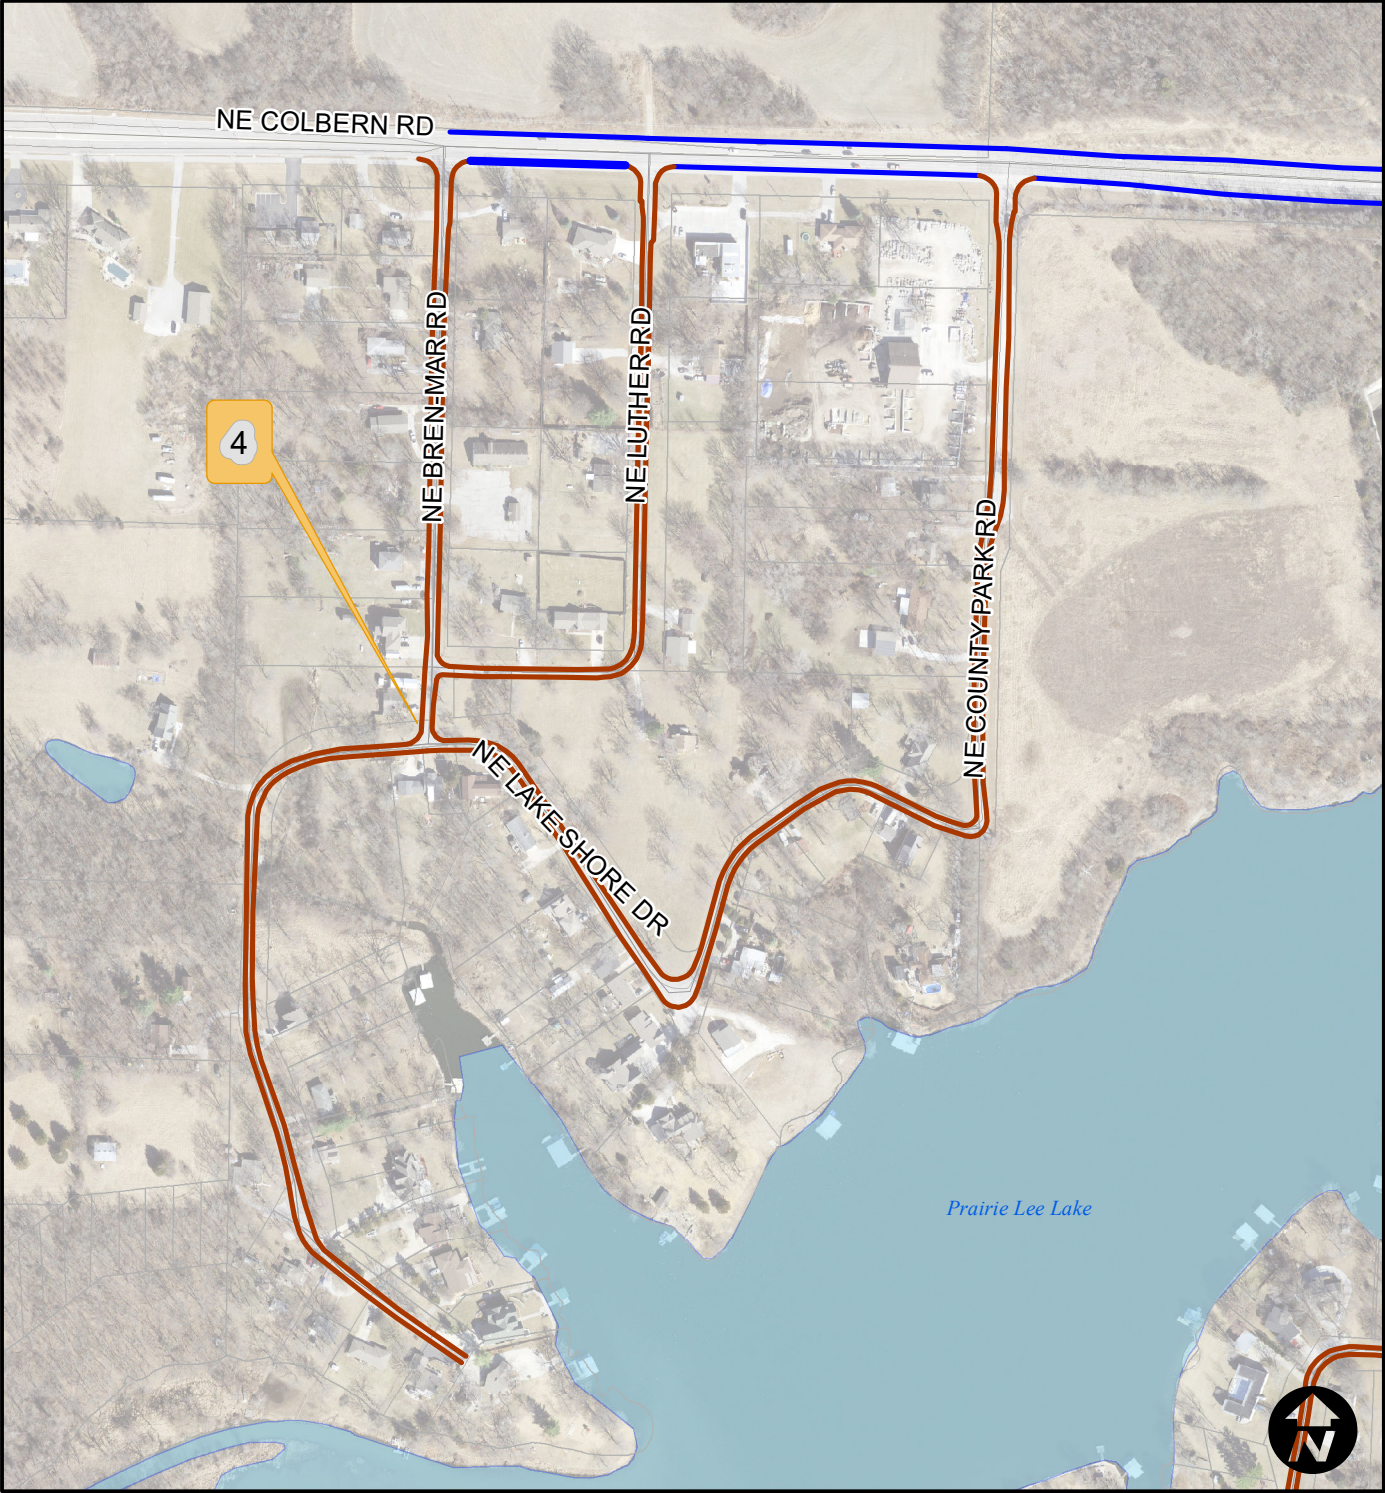

City of Lee's Summit
Surface Seal 20/21 - Prj. No. 324 -20/21 (slurry)

Overview -
Surface Seal 20/21

Legend

- MicroSurface
- MicRoad

City of Lee's Summit
Surface Seal 20/21 - Prj. No. 324 -20/21 (slurry)

Area 1 -
North Gate Crossing

Legend

- MicroSurface
- MicRoad

City of Lee's Summit Surface Seal 20/21 - Prj. No. 324 -20/21 (slurry)

Area 2 -
Trails of Park Ridge

Legend

- MicroSurface
- MicRoad

City of Lee's Symmit
Surface Seal 20/21 - Prj. No. 324 -20/21 (slurry)

Area 3 -
Deerbrook

Legend

- MicroSurface
- MicRoad

City of Lee's Symmit
Surface Seal 20/21 - Prj. No. 324 -20/21 (slurry)

Area 4 -
North Prairie Lee

- Legend**
- MicroSurface
 - MicRoad

City of Lee's Symmit
Surface Seal 20/21 - Prj. No. 324 -20/21 (slurry)

Area 6 -
South Prairie Lee

Legend

- MicroSurface
- MicRoad

City of Lee's Symmit
Surface Seal 20/21 - Prj. No. 324 -20/21 (slurry)

Area 5 -
Colbern Road

Legend

- MicroSurface
- MicRoad

City of Lee's Symmit
Surface Seal 20/21 - Prj. No. 324 -20/21 (slurry)