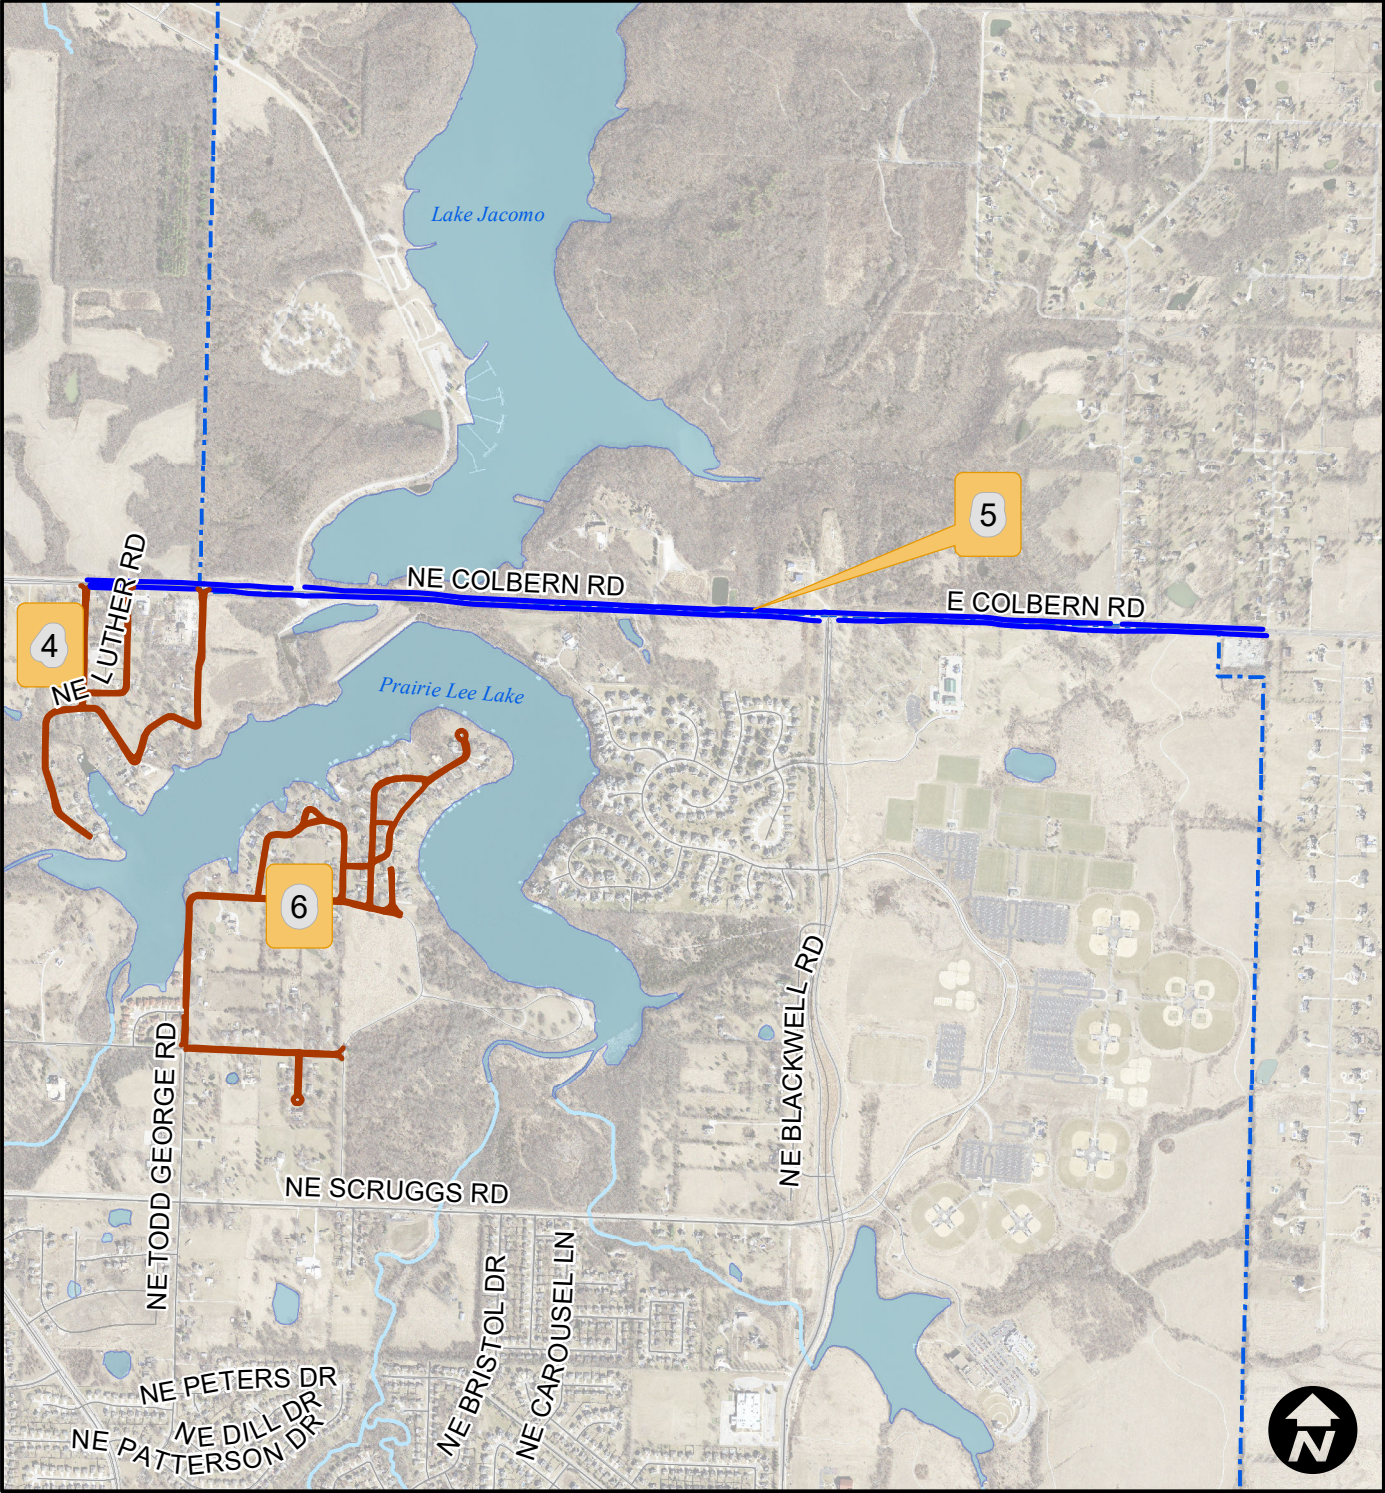

City of Lee's Summit
Surface Seal 20/21 - Prj. No. 324 -20/21 (slurry)

Overview -
Surface Seal 20/21

Legend

- MicroSurface
- MicRoad

City of Lee's Summit
Surface Seal 20/21 - Prj. No. 324 -20/21 (slurry)

Area 1 -
North Gate Crossing

Legend

- MicroSurface
- MicRoad

City of Lee's Summit Surface Seal 20/21 - Prj. No. 324 -20/21 (slurry)

Area 2 -
Trails of Park Ridge

Legend

- MicroSurface
- MicRoad

City of Lee's Symmit
Surface Seal 20/21 - Prj. No. 324 -20/21 (slurry)

Area 3 -
Deerbrook

Legend

- MicroSurface
- MicRoad

City of Lee's Symmit
Surface Seal 20/21 - Prj. No. 324 -20/21 (slurry)

Area 4 -
North Prairie Lee

- Legend**
- MicroSurface
 - MicRoad

City of Lee's Symmit
Surface Seal 20/21 - Prj. No. 324 -20/21 (slurry)

Area 6 -
South Prairie Lee

Legend

- MicroSurface
- MicRoad

City of Lee's Symmit
Surface Seal 20/21 - Prj. No. 324 -20/21 (slurry)

Area 5 -
Colbern Road

Legend

- MicroSurface
- MicRoad

City of Lee's Symmit
Surface Seal 20/21 - Prj. No. 324 -20/21 (slurry)