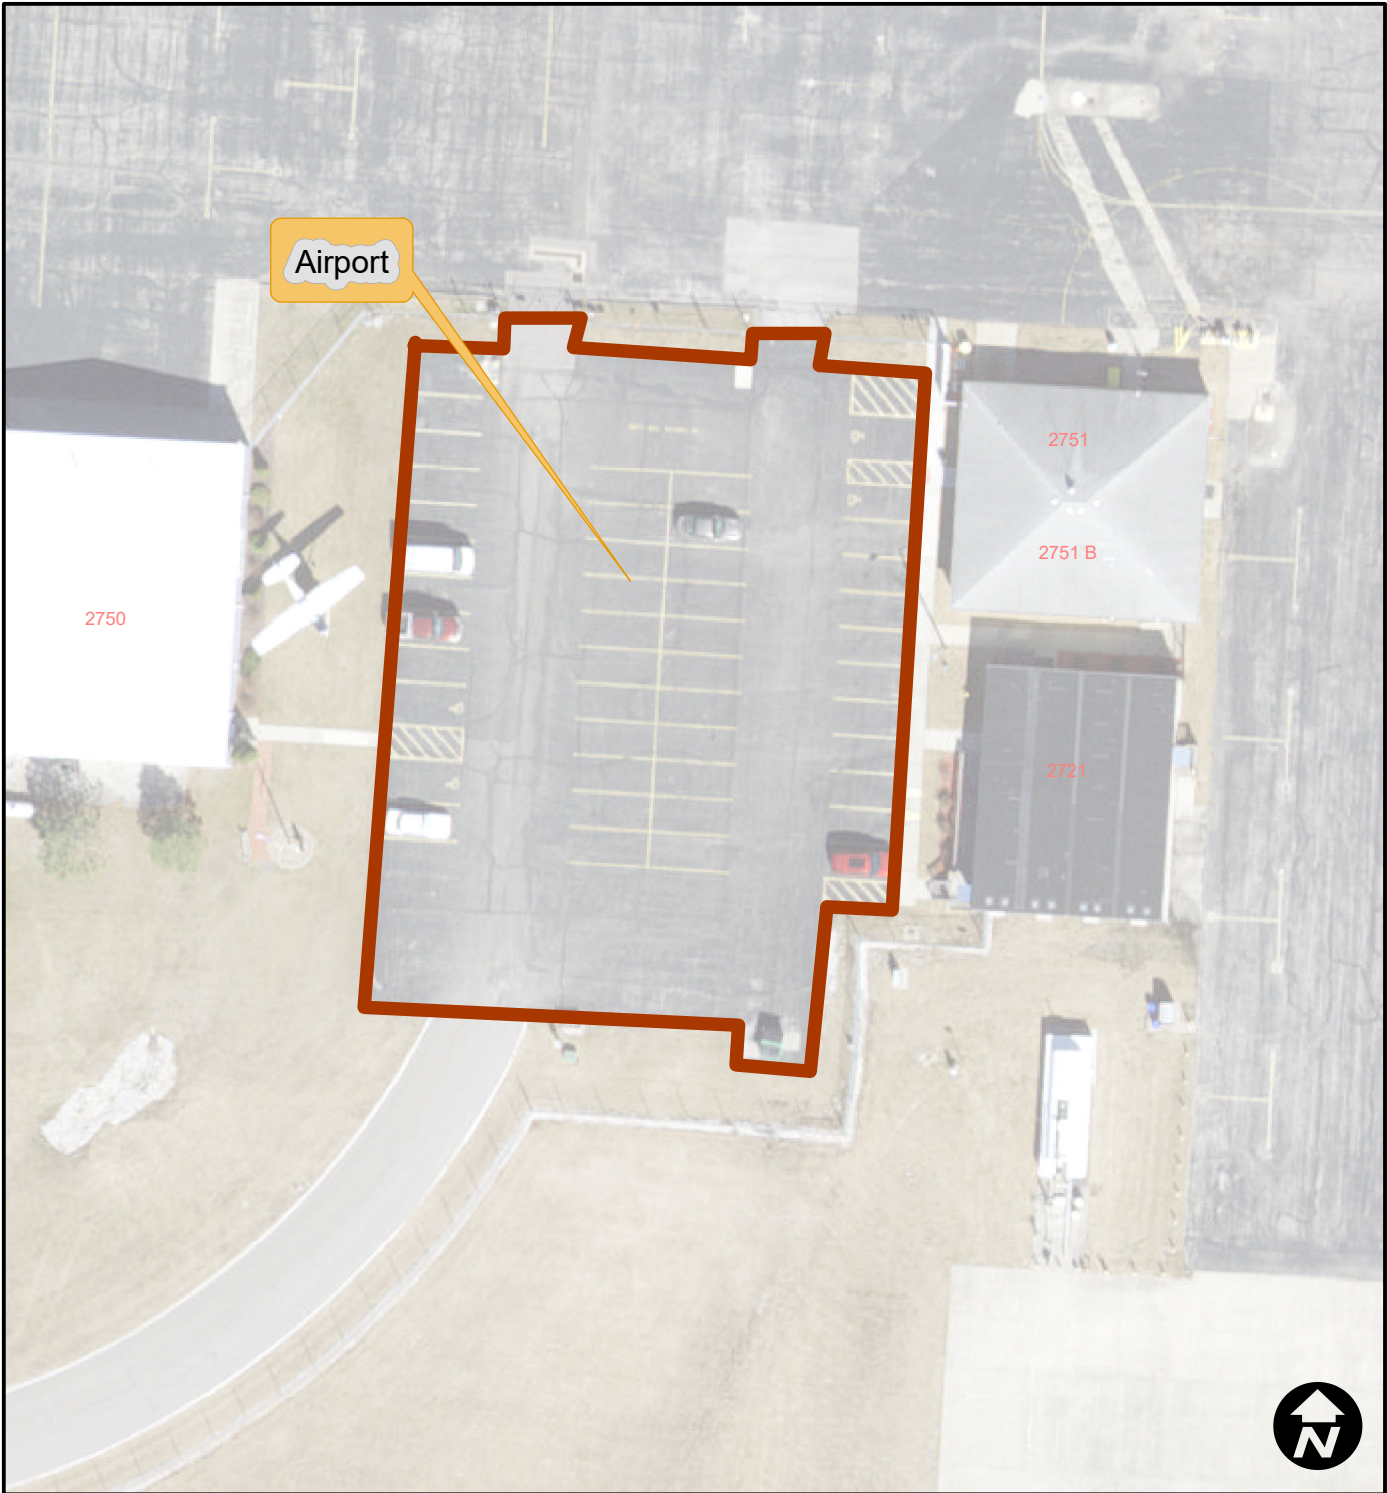

Area 6 -
South Prairie Lee

Legend

- MicroSurface
- MicRoad

City of Lee's Symmit
Surface Seal 20/21 - Prj. No. 324 -20/21 (slurry)

Area 5 -
Colbern Road

Legend

- MicroSurface
- MicRoad

City of Lee's Symmit
Surface Seal 20/21 - Prj. No. 324 -20/21 (slurry)

Area 7 -
Canterbury

Legend

- MicroSurface
- MicRoad

City of Lee's Symmit

Surface Seal 20/21 - Prj. No. 324 -20/21 (slurry)

Area 8 -
Maple & Main

Legend

- MicroSurface
- MicRoad

City of Lee's Summit
Surface Seal 20/21 - Prj. No. 324 -20/21 (slurry)

Area 9 - Longview Road
Area 10 - Scherer Road

- Legend**
- MicroSurface
 - MicRoad

City of Lee's Symmit
Surface Seal 20/21 - Prj. No. 324 -20/21 (slurry)