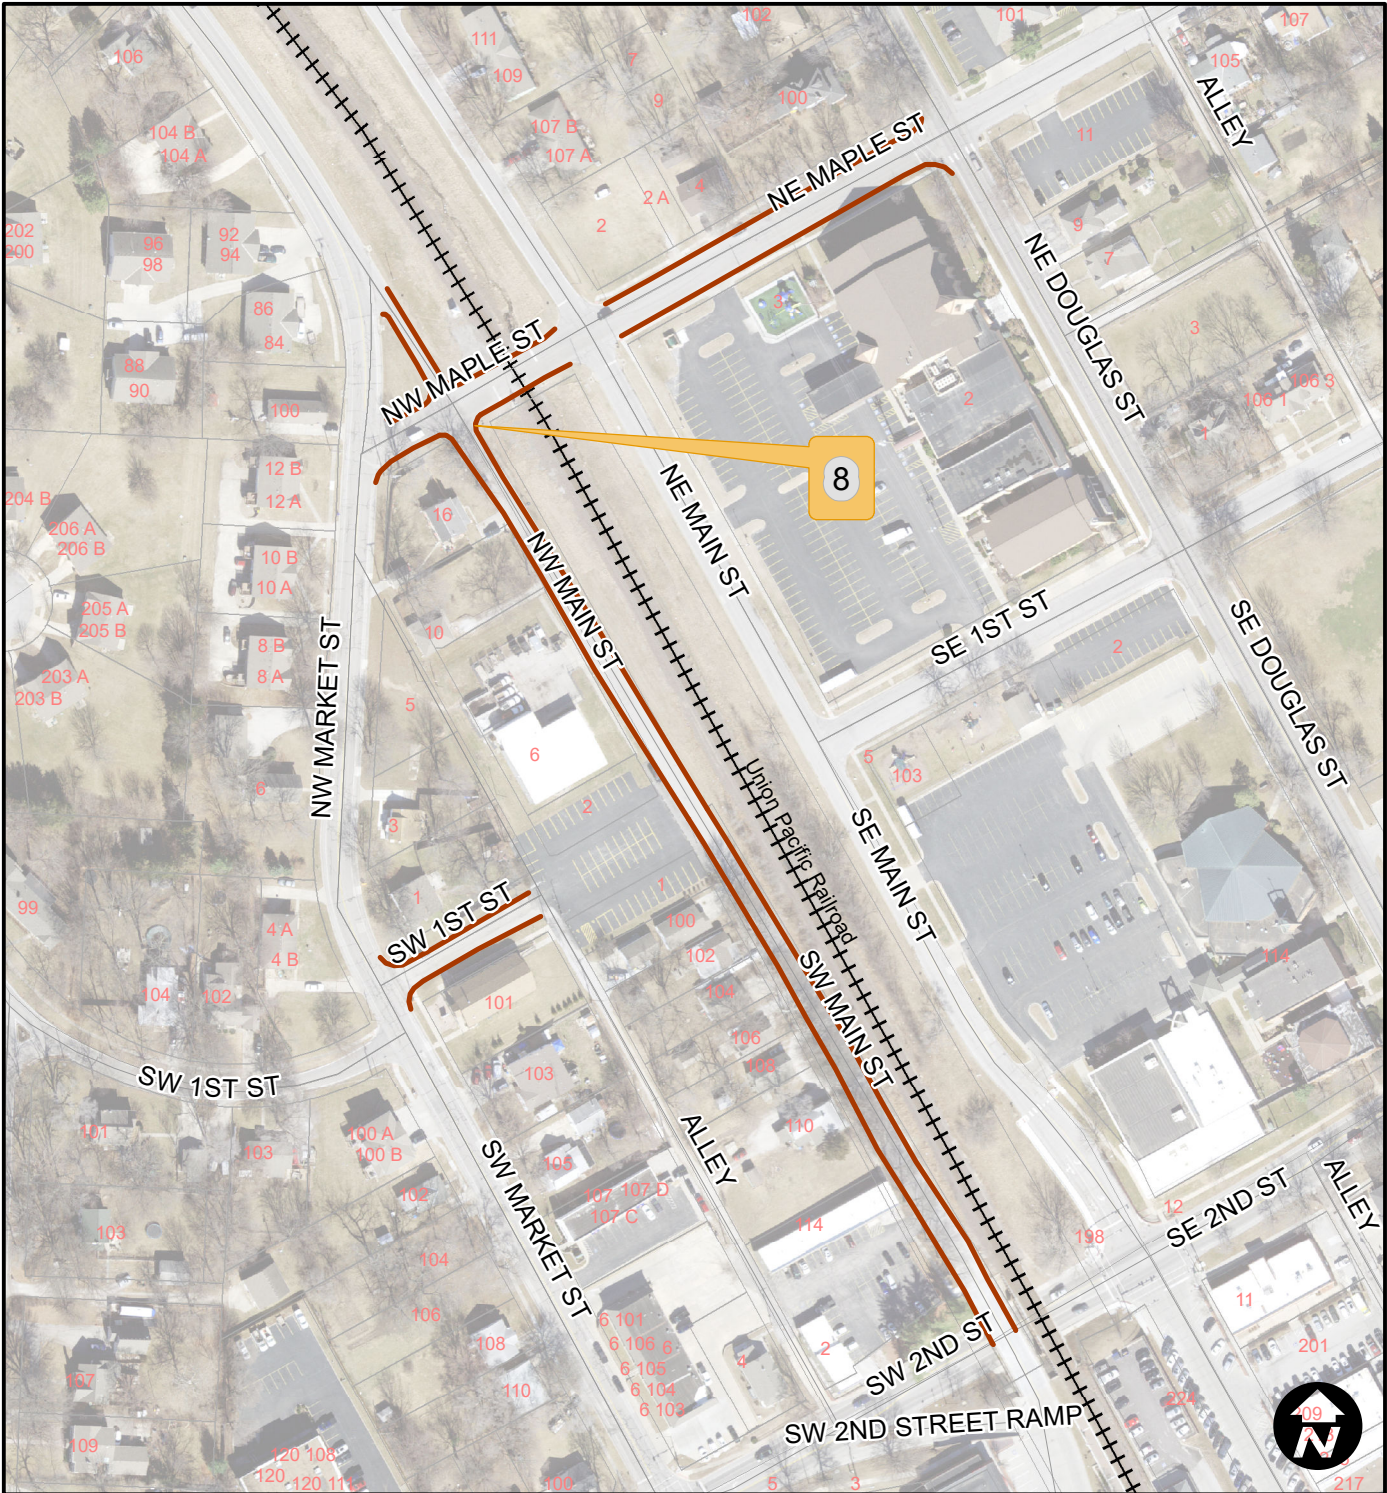

City of Lee's Symmit

Surface Seal 20/21 - Prj. No. 324 -20/21 (slurry)

Area 8 -
Maple & Main

Legend

- MicroSurface
- MicRoad