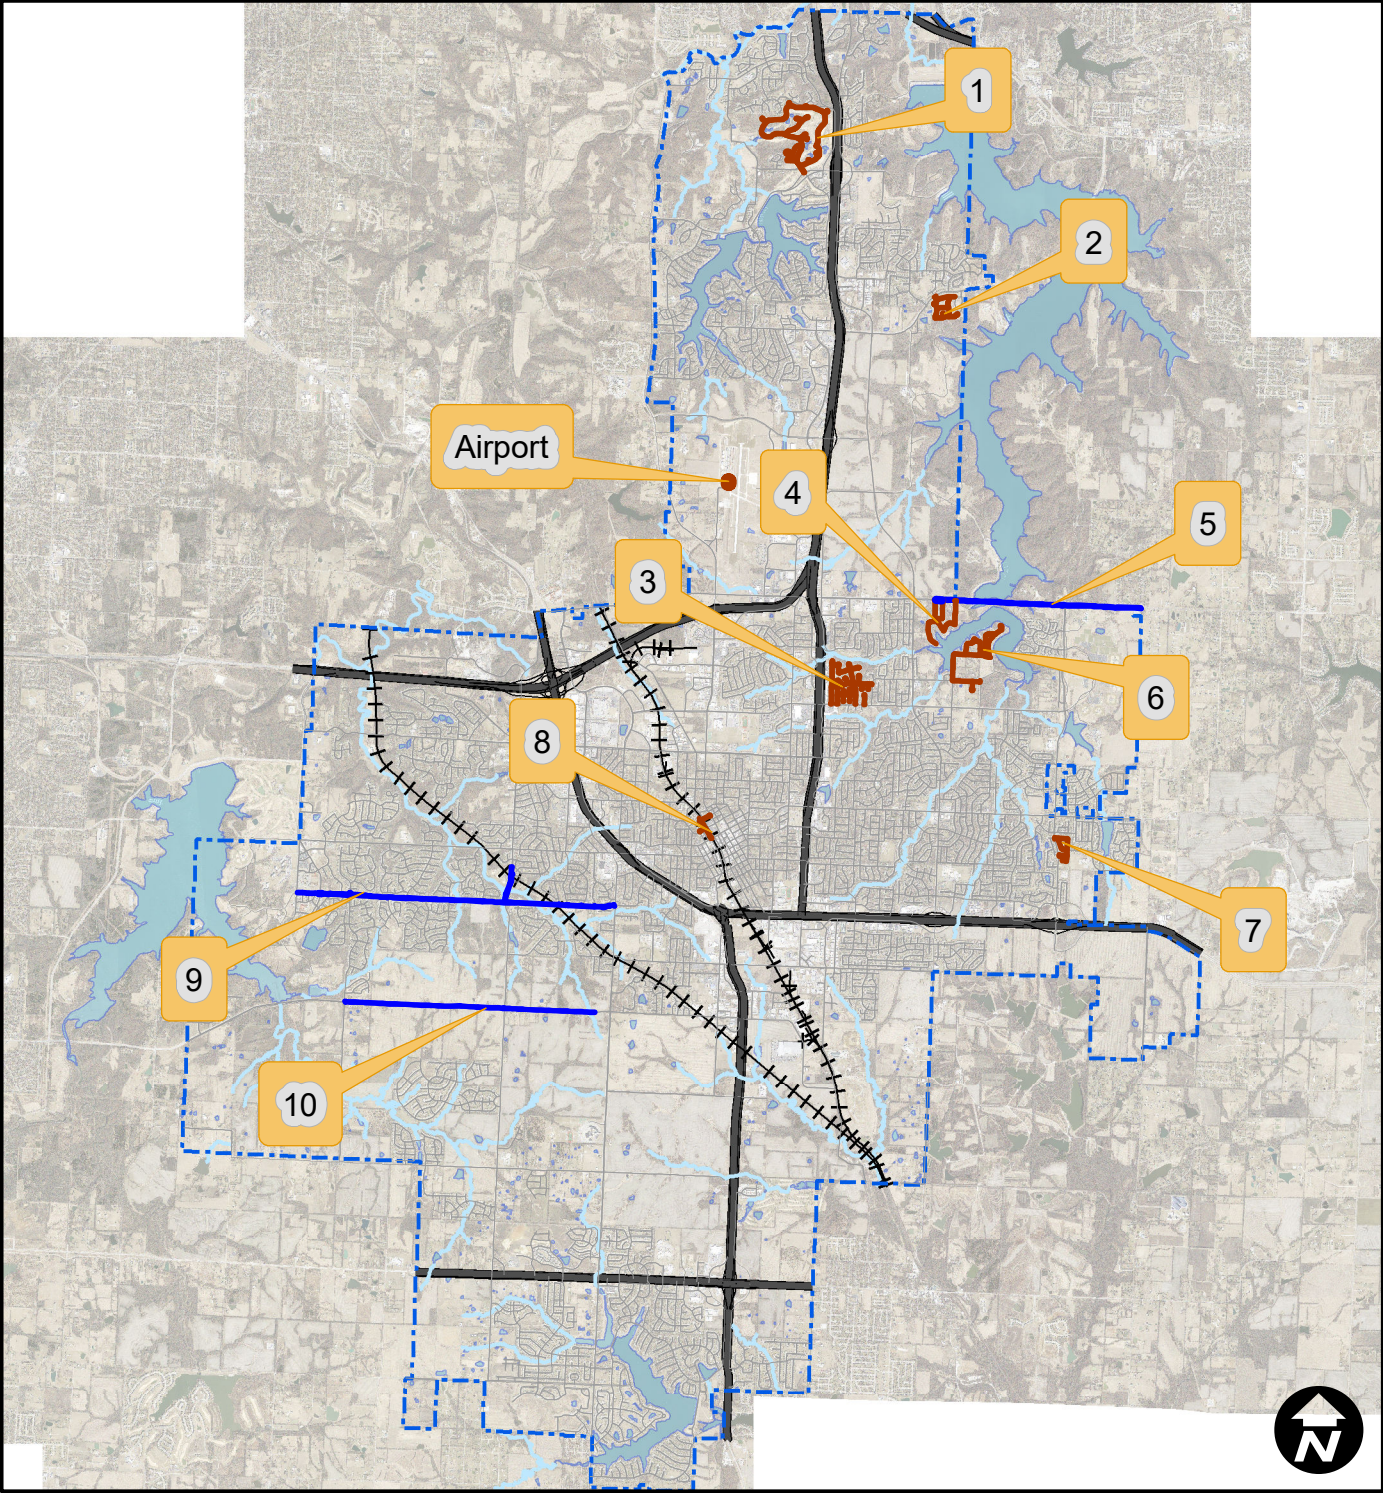

City of Lee's Summit
Surface Seal 20/21 - Prj. No. 324 -20/21 (slurry)

Overview -
Surface Seal 20/21

Legend

- MicroSurface
- MicRoad

City of Lee's Summit
Surface Seal 20/21 - Prj. No. 324 -20/21 (slurry)

Area 1 -
North Gate Crossing

Legend

- MicroSurface
- MicRoad

City of Lee's Summit Surface Seal 20/21 - Prj. No. 324 -20/21 (slurry)

Area 2 -
Trails of Park Ridge

Legend

- MicroSurface
- MicRoad

City of Lee's Symmit
Surface Seal 20/21 - Prj. No. 324 -20/21 (slurry)

Area 3 -
Deerbrook

Legend

- MicroSurface
- MicRoad

City of Lee's Symmit
Surface Seal 20/21 - Prj. No. 324 -20/21 (slurry)

Area 4 -
North Prairie Lee

- Legend**
- MicroSurface
 - MicRoad

City of Lee's Symmit
Surface Seal 20/21 - Prj. No. 324 -20/21 (slurry)

Area 6 -
South Prairie Lee

Legend

- MicroSurface
- MicRoad

City of Lee's Symmit
Surface Seal 20/21 - Prj. No. 324 -20/21 (slurry)

Area 5 -
Colbern Road

Legend

- MicroSurface
- MicRoad

City of Lee's Symmit
Surface Seal 20/21 - Prj. No. 324 -20/21 (slurry)