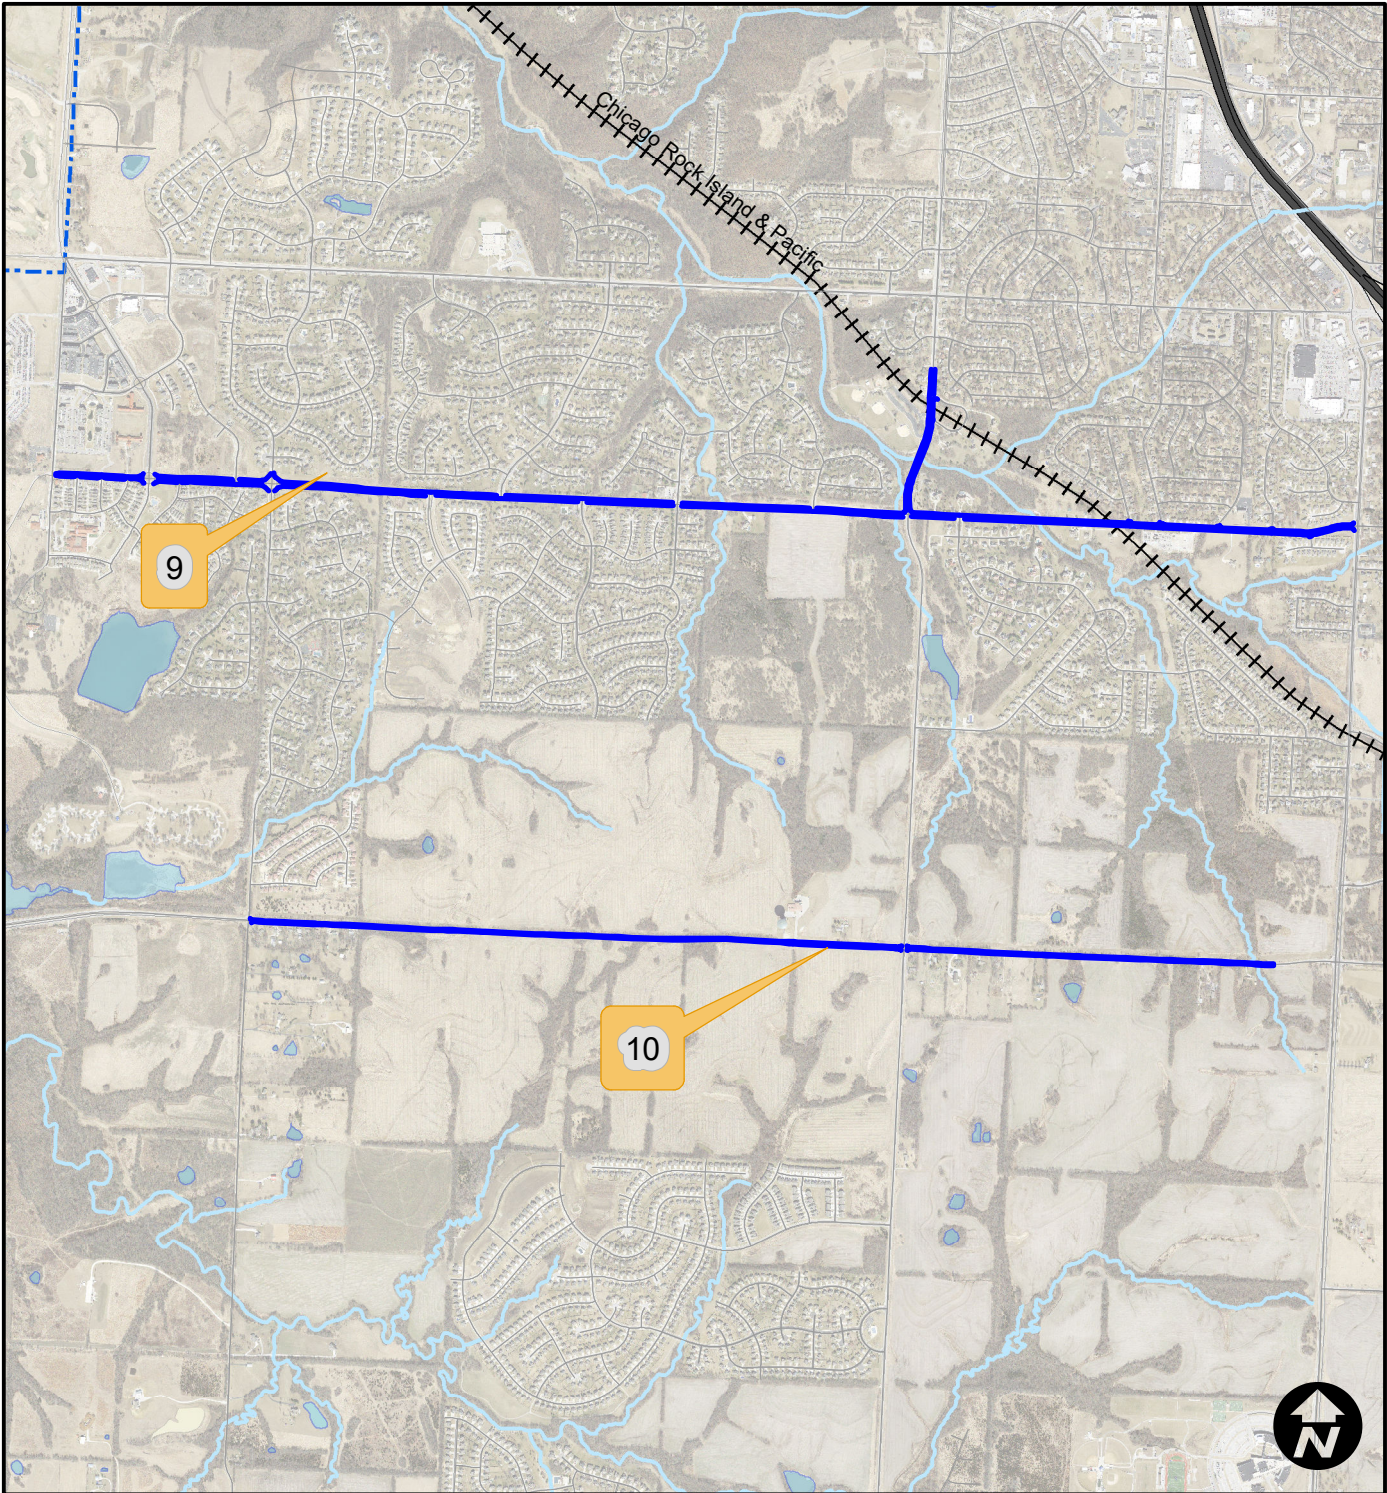

City of Lee's Summit
Surface Seal 20/21 - Prj. No. 324 -20/21 (slurry)

Overview -
Surface Seal 20/21

Legend

- MicroSurface
- MicRoad

City of Lee's Summit
Surface Seal 20/21 - Prj. No. 324 -20/21 (slurry)

Area 1 -
North Gate Crossing

Area 6 -
South Prairie Lee

Legend

- MicroSurface
- MicRoad

City of Lee's Symmit
Surface Seal 20/21 - Prj. No. 324 -20/21 (slurry)

Area 5 -
Colbern Road

Legend

- MicroSurface
- MicRoad

City of Lee's Symmit
Surface Seal 20/21 - Prj. No. 324 -20/21 (slurry)

Area 7 -
Canterbury

Legend

- MicroSurface
- MicRoad

City of Lee's Symmit

Surface Seal 20/21 - Prj. No. 324 -20/21 (slurry)

Area 8 -
Maple & Main

Legend

- MicroSurface
- MicRoad

City of Lee's Summit
Surface Seal 20/21 - Prj. No. 324 -20/21 (slurry)

Area 9 - Longview Road
Area 10 - Scherer Road

- Legend**
- MicroSurface
 - MicRoad

City of Lee's Symmit
Surface Seal 20/21 - Prj. No. 324 -20/21 (slurry)