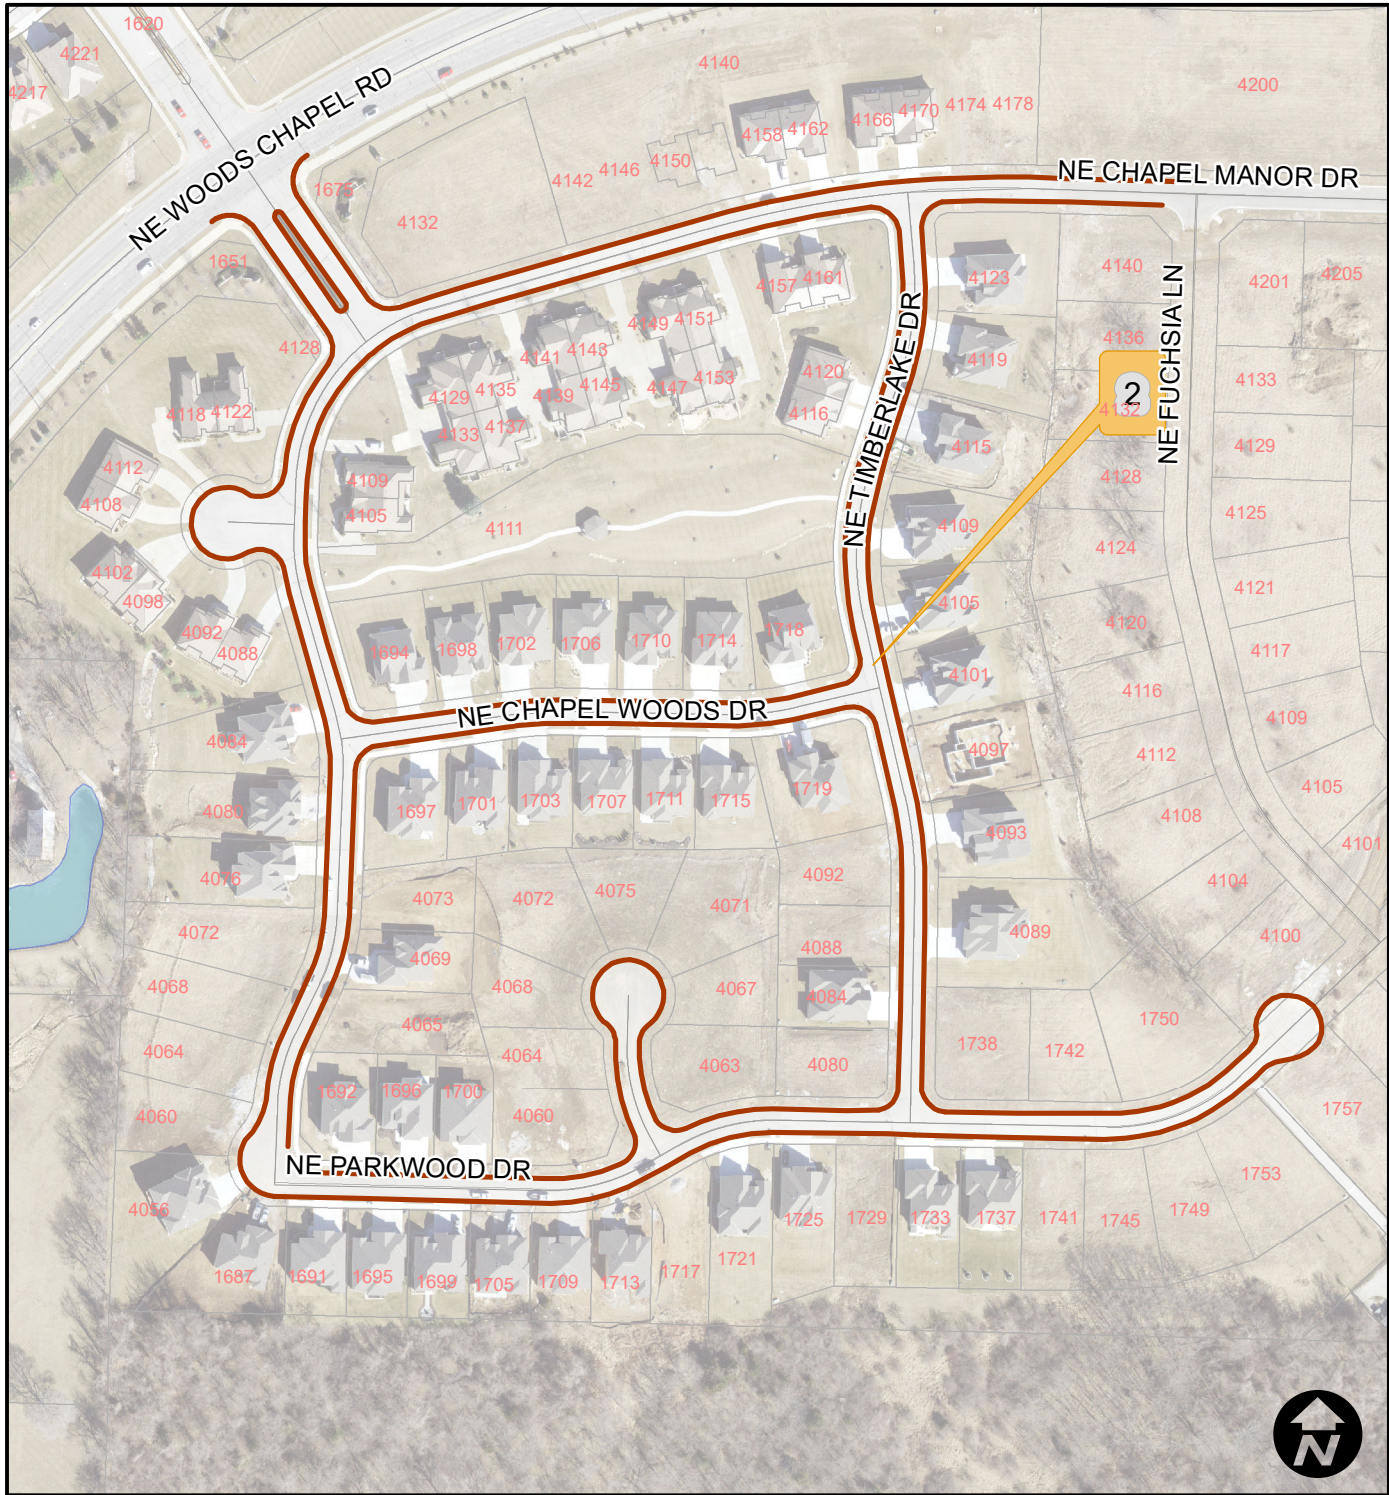

City of Lee's Summit
Surface Seal 20/21 - Prj. No. 324 -20/21 (slurry)

Overview -
Surface Seal 20/21

Legend

- MicroSurface
- MicRoad

City of Lee's Summit
Surface Seal 20/21 - Prj. No. 324 -20/21 (slurry)

Area 1 -
North Gate Crossing

Legend

- MicroSurface
- MicRoad

City of Lee's Summit Surface Seal 20/21 - Prj. No. 324 -20/21 (slurry)

Area 2 -
Trails of Park Ridge

Legend

- MicroSurface
- MicRoad

City of Lee's Symmit
Surface Seal 20/21 - Prj. No. 324 -20/21 (slurry)

Area 3 -
Deerbrook

Legend

- MicroSurface
- MicRoad

City of Lee's Symmit
Surface Seal 20/21 - Prj. No. 324 -20/21 (slurry)

Area 4 -
North Prairie Lee

- Legend**
- MicroSurface
 - MicRoad

City of Lee's Symmit
Surface Seal 20/21 - Prj. No. 324 -20/21 (slurry)

Area 11 -
Airport Parking

Legend

- MicroSurface
- MicRoad