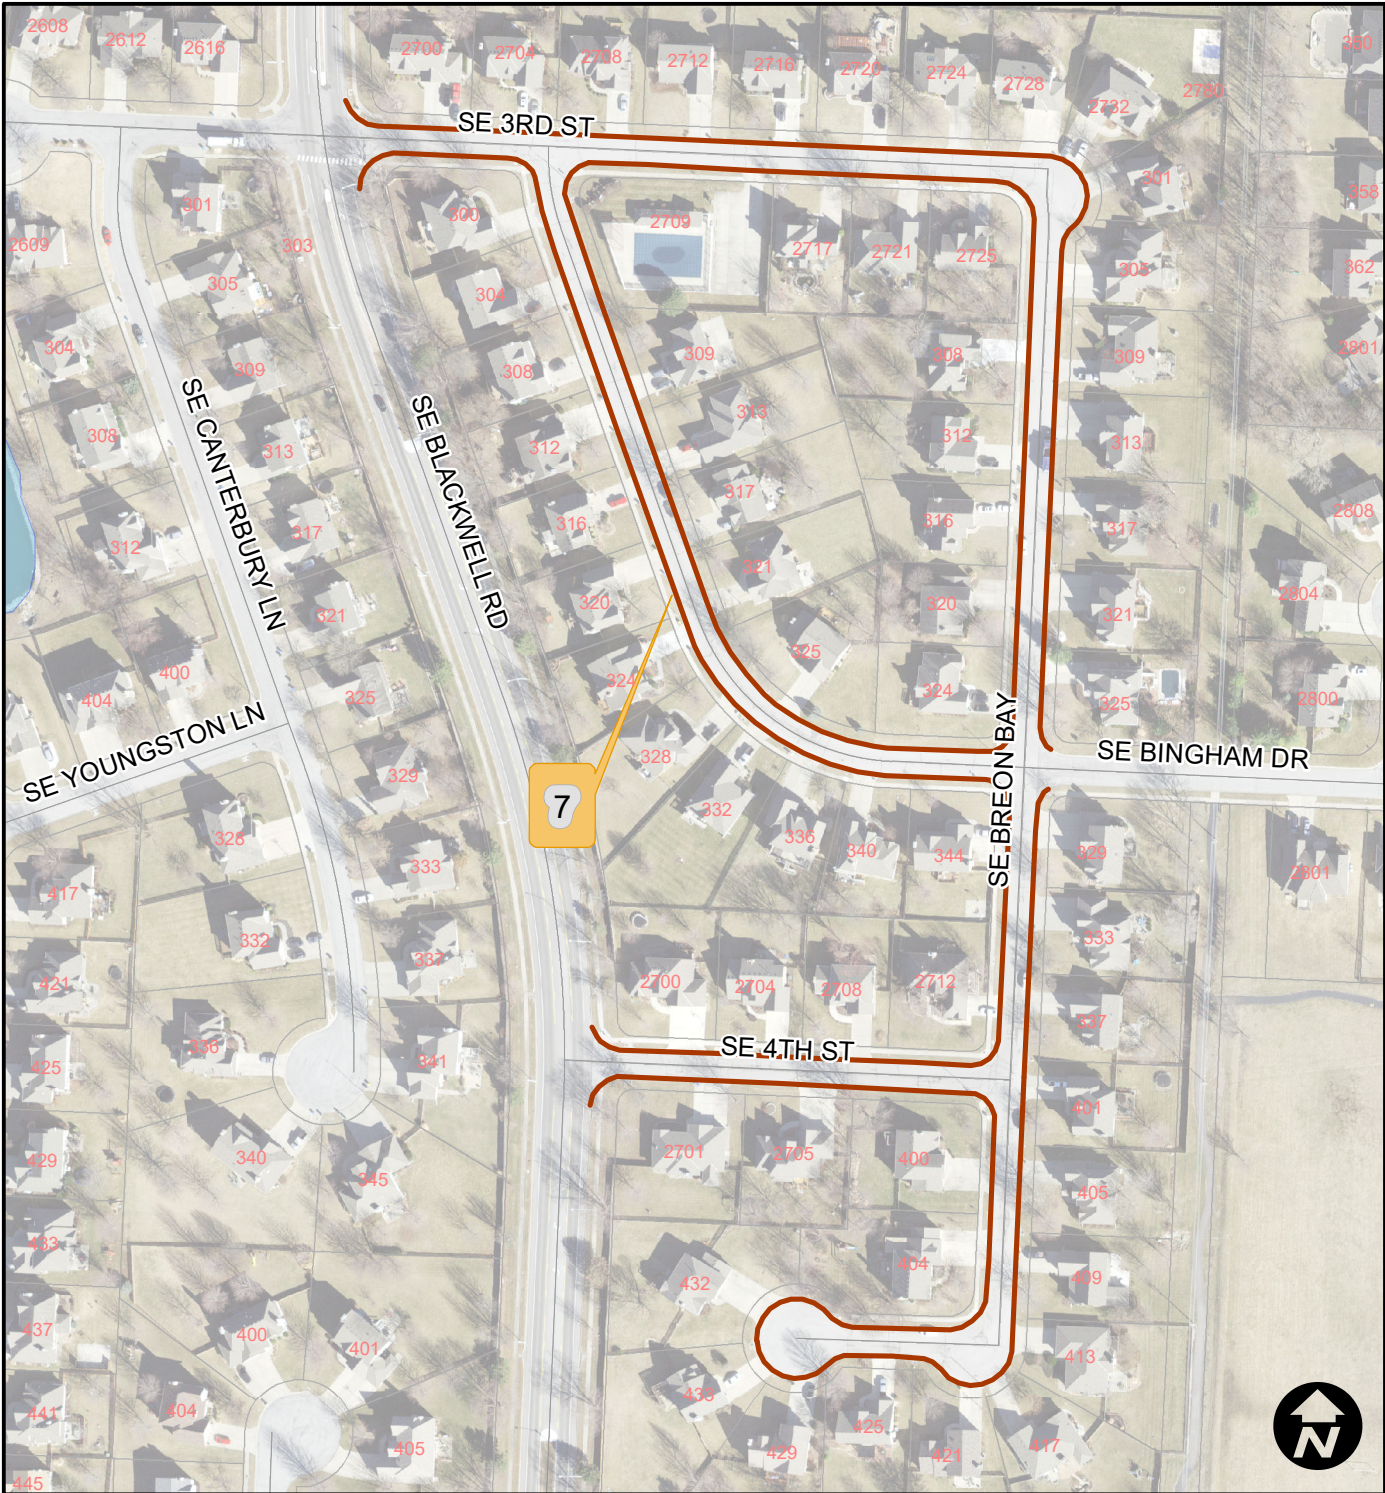

City of Lee's Summit
Surface Seal 20/21 - Prj. No. 324 -20/21 (slurry)

Overview -
Surface Seal 20/21

Legend

- MicroSurface
- MicRoad

City of Lee's Summit
Surface Seal 20/21 - Prj. No. 324 -20/21 (slurry)

Area 1 -
North Gate Crossing

Area 3 -
Deerbrook

Legend

- MicroSurface
- MicRoad

City of Lee's Symmit
Surface Seal 20/21 - Prj. No. 324 -20/21 (slurry)

Area 4 -
North Prairie Lee

- Legend**
- MicroSurface
 - MicRoad

City of Lee's Symmit
Surface Seal 20/21 - Prj. No. 324 -20/21 (slurry)

Area 6 -
South Prairie Lee

Legend

- MicroSurface
- MicRoad

City of Lee's Symmit
Surface Seal 20/21 - Prj. No. 324 -20/21 (slurry)

Area 5 -
Colbern Road

Legend

- MicroSurface
- MicRoad

City of Lee's Symmit
Surface Seal 20/21 - Prj. No. 324 -20/21 (slurry)

Area 7 -
Canterbury

Legend

- MicroSurface
- MicRoad

City of Lee's Symmit

Surface Seal 20/21 - Prj. No. 324 -20/21 (slurry)

Area 8 -
Maple & Main

Legend

- MicroSurface
- MicRoad