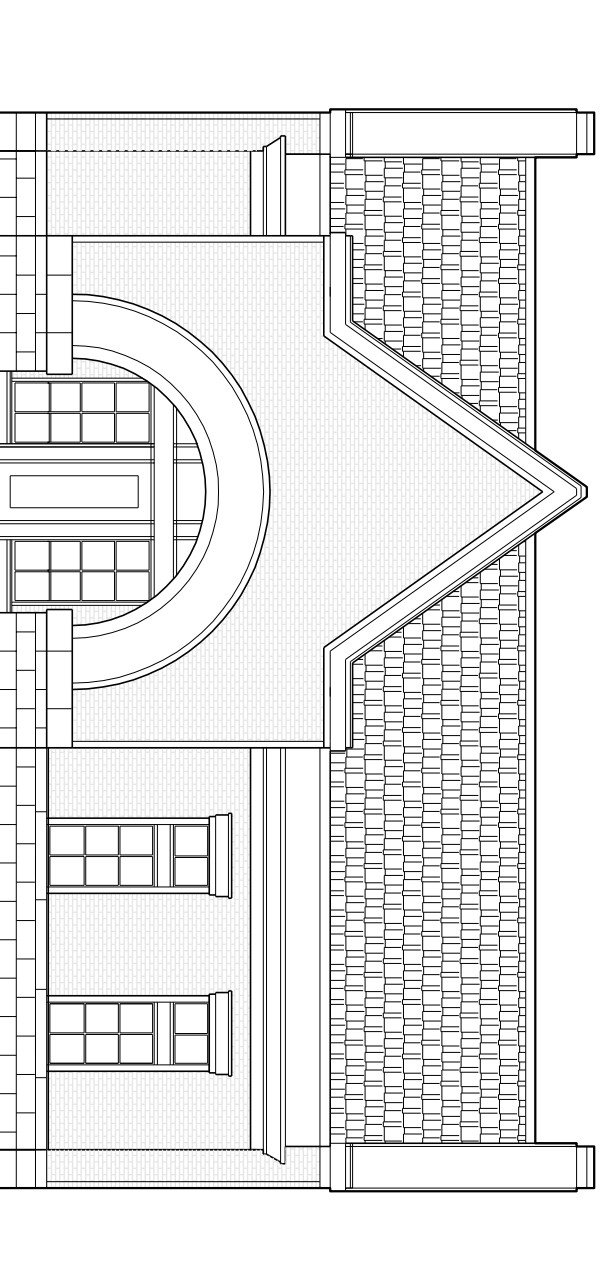

LOT 43 EAST ELEVATION

LOT 43 WEST ELEVATION

LOT 43 SOUTH ELEVATION

LOT 43 SITE PLAN

A202 - LOT 43 SITE PLAN & ELEVATION

NEW LONGVIEW LOT 44 | BOX REAL ESTATE DEVELOPMENT | 02.06.18

SCALE: 1"=10'