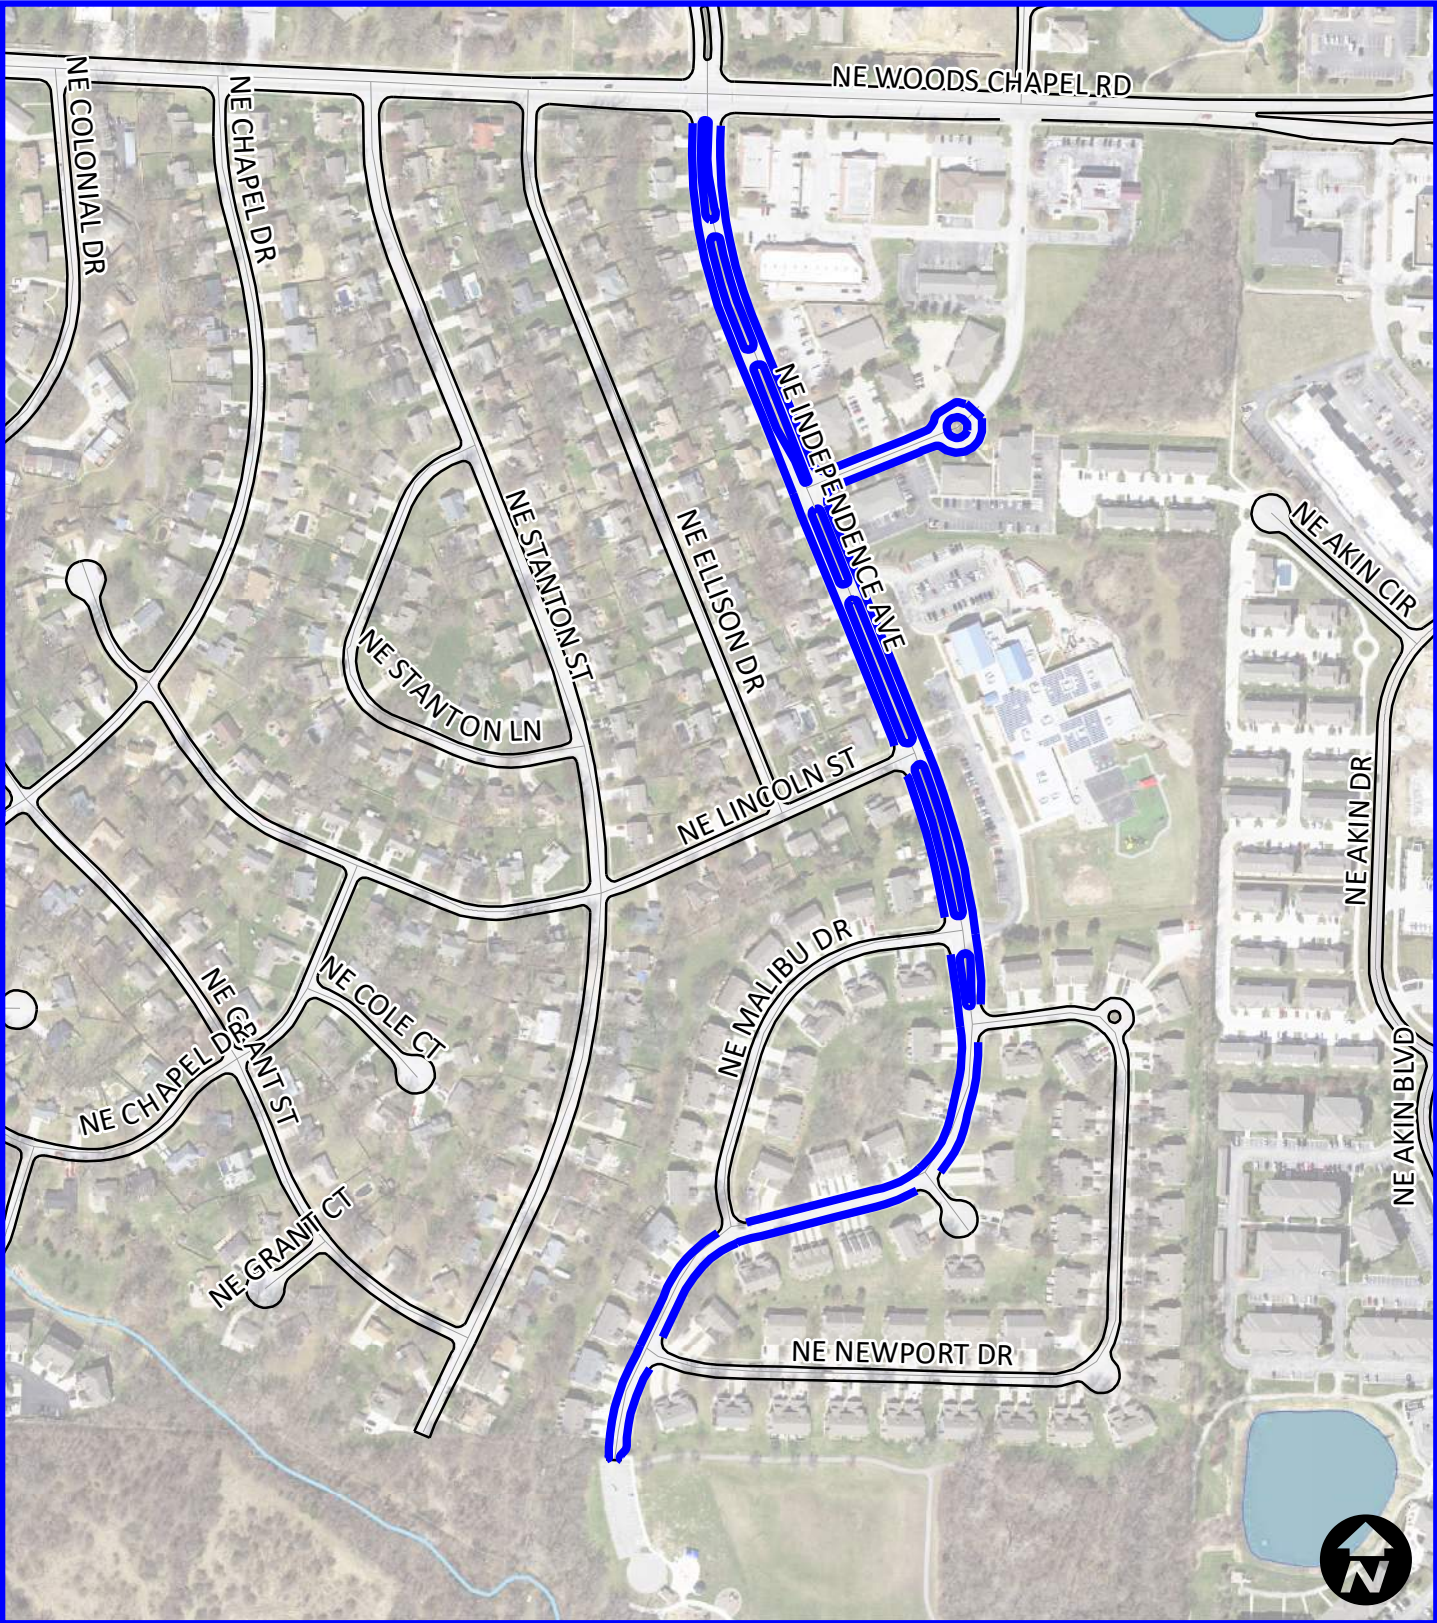

City of Lee's Summit Mill & Overlay FY24 - Project Number 791-OV

FY24 Overlay Overview

Legend

- Mill & Overlay RC5-01
- Mill & Overlay-Mill & Fill RC5-01

City of Lee's Summit
Mill & Overlay FY24 - Project Number 791-OV

Area 1
Oaks Ridge

Legend

- Mill & Overlay RC5-01
- Mill & Overlay-Mill & Fill RC5-01

City of Lee's Summit
Mill & Overlay FY24 - Project Number 791-OV

Area 2
Oaks Ridge Estates

Legend

- Mill & Overlay RC5-01
- Mill & Overlay-Mill & Fill RC5-01

City of Lee's Summit
Mill & Overlay FY24 - Project Number 791-OV

Area 3
Independence

Legend

- Mill & Overlay RC5-01
- Mill & Overlay-Mill & Fill RC5-01

City of Lee's Summit Mill & Overlay FY24 - Project Number 791-OV

**Area 4
Lakewood Way**

Legend

- Mill & Overlay RC5-01
- Mill & Overlay-Mill & Fill RC5-01

City of Lee's Summit Mill & Overlay FY24 - Project Number 791-OV

Area 5
Basswood

Legend

- Mill & Overlay RC5-01
- Mill & Overlay-Mill & Fill RC5-01