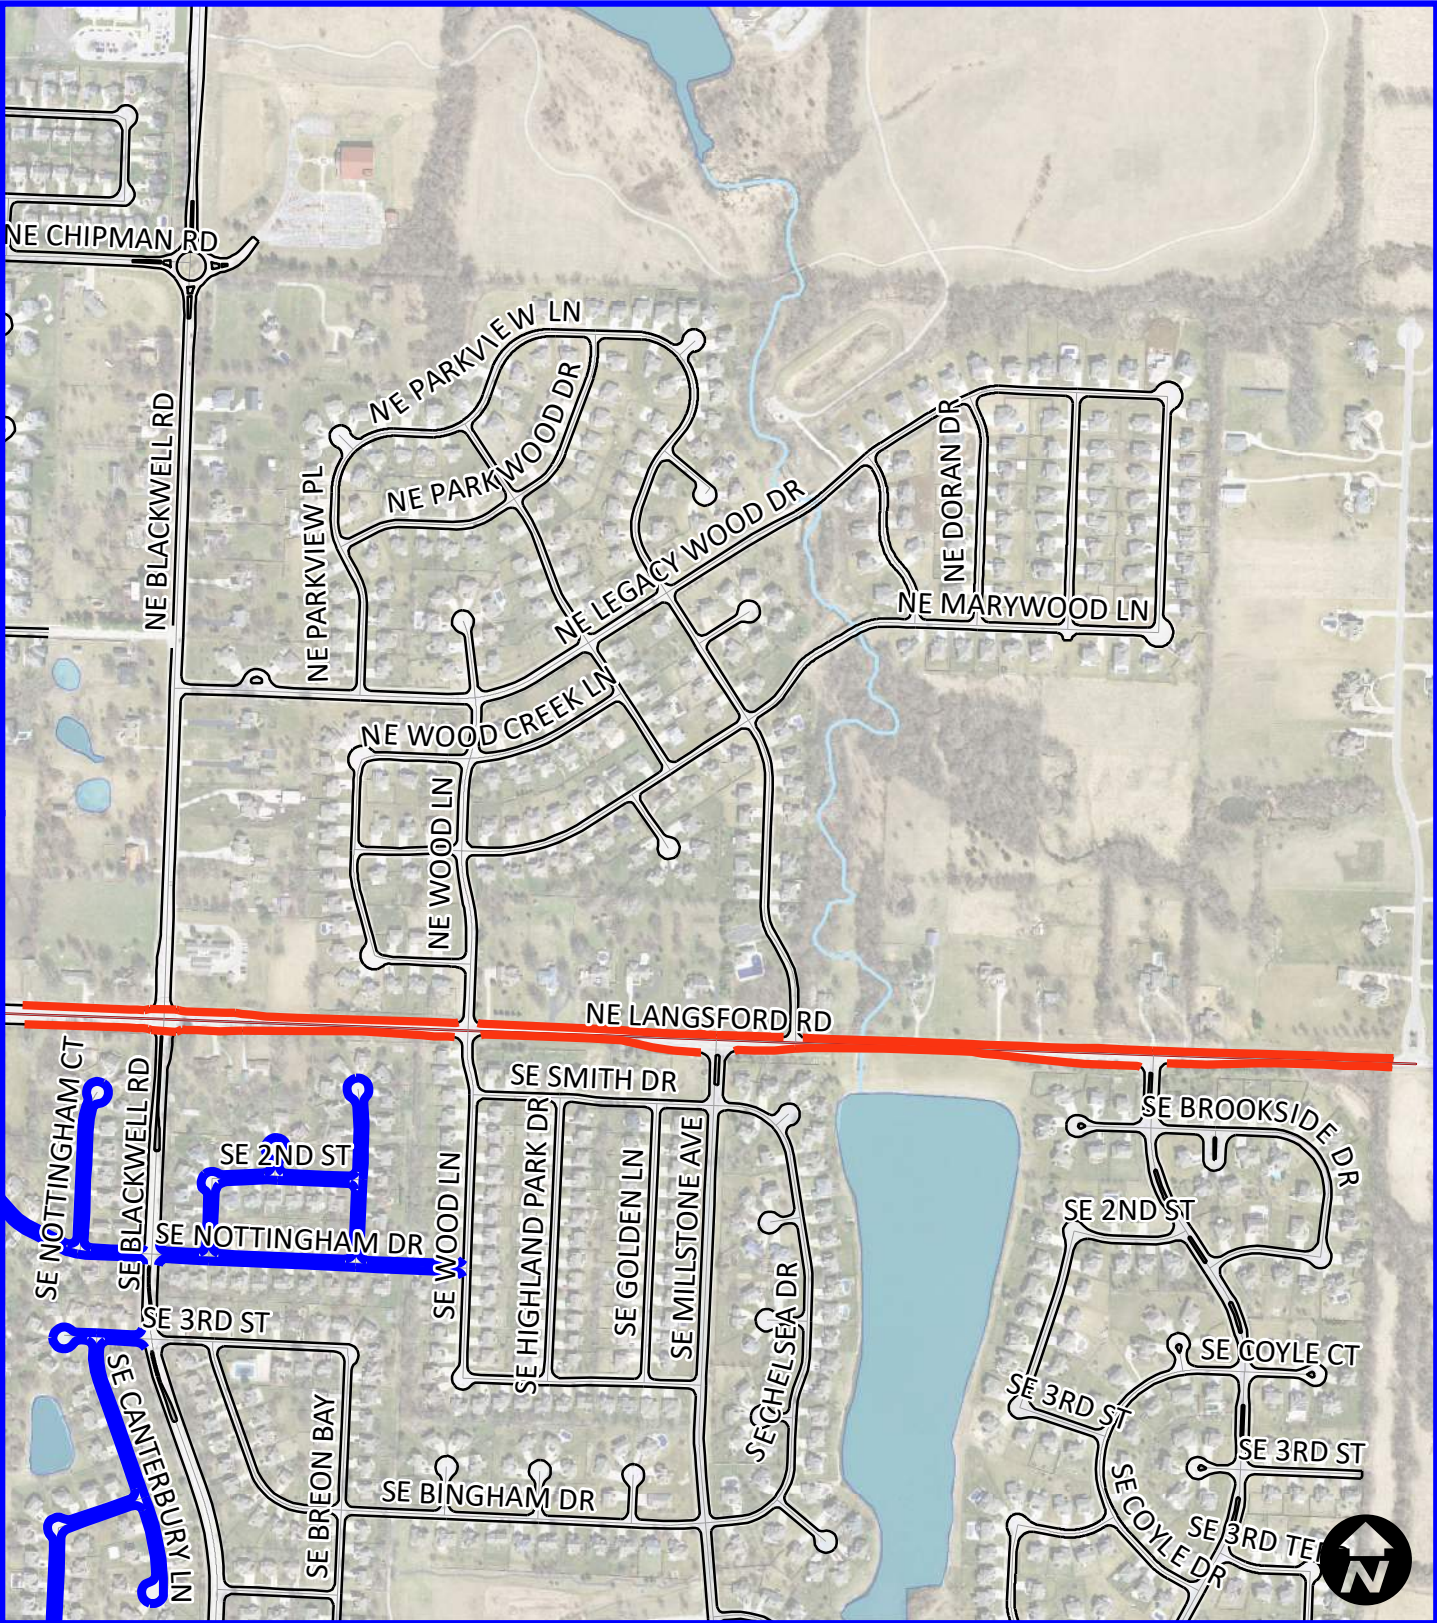

Area 10
Mission Ridge

Legend

- Mill & Overlay RC5-01
- Mill & Overlay-Mill & Fill RC5-01

City of Lee's Summit
Mill & Overlay FY24 - Project Number 791-OV

Area 11
Duncan Estates

- Legend**
- Mill & Overlay RC5-01
 - Mill & Overlay-Mill & Fill RC5-01

City of Lee's Summit Mill & Overlay FY24 - Project Number 791-OV

Area 12
Oldham Pkwy

Legend

- Mill & Overlay RC5-01
- Mill & Overlay-Mill & Fill RC5-01

City of Lee's Summit
Mill & Overlay FY24 - Project Number 791-OV

Area 13
Canterbury

- Legend**
- Mill & Overlay RC5-01
 - Mill & Overlay-Mill & Fill RC5-01

City of Lee's Summit
Mill & Overlay FY24 - Project Number 791-OV

Area 14
Langsford

Legend

- Mill & Overlay RC5-01
- Mill & Overlay-Mill & Fill RC5-01