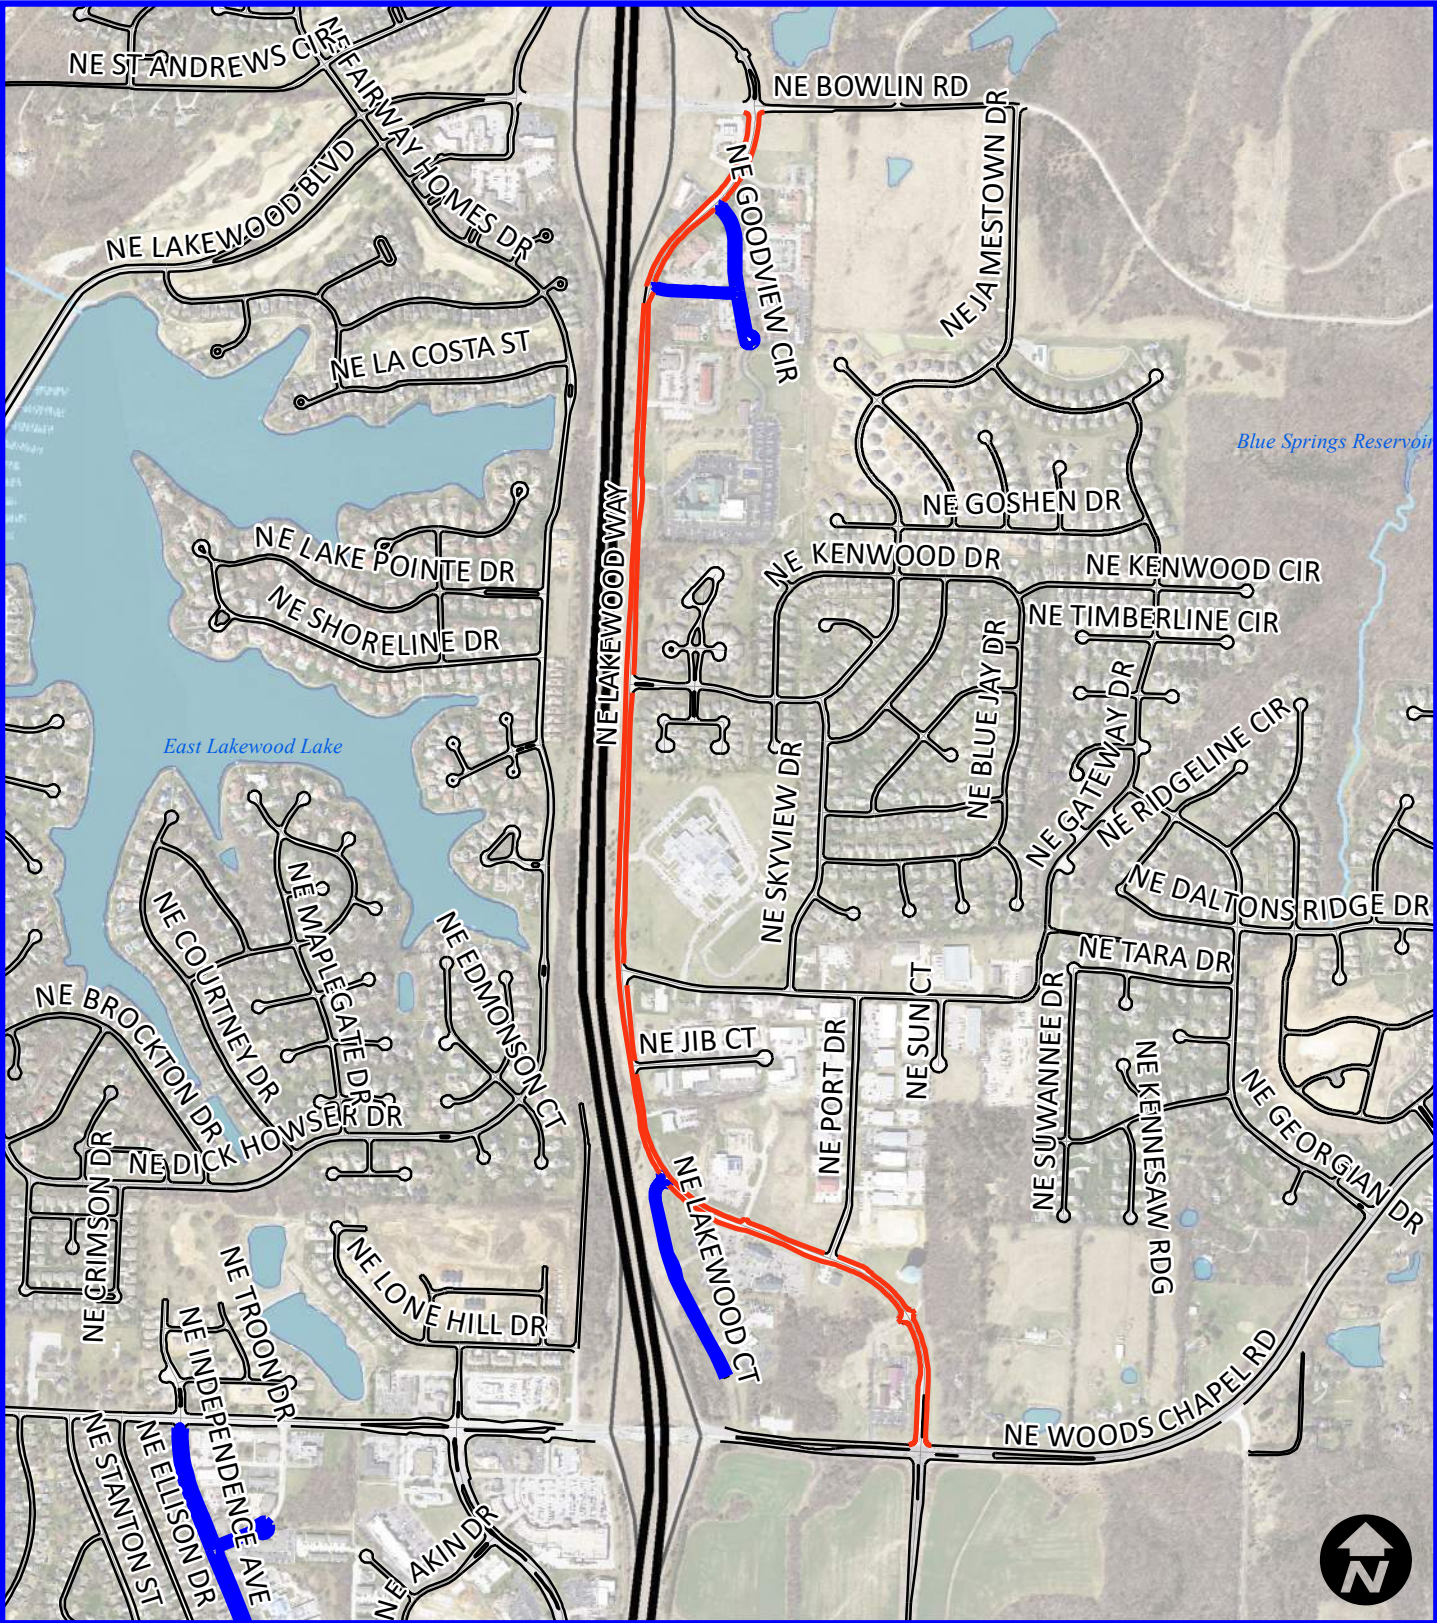

City of Lee's Summit Mill & Overlay FY24 - Project Number 791-OV

FY24 Overlay Overview

Legend

- Mill & Overlay RC5-01
- Mill & Overlay-Mill & Fill RC5-01

City of Lee's Summit
Mill & Overlay FY24 - Project Number 791-OV

Area 1
Oaks Ridge

Legend

- Mill & Overlay RC5-01
- Mill & Overlay-Mill & Fill RC5-01

City of Lee's Summit
Mill & Overlay FY24 - Project Number 791-OV

Area 2
Oaks Ridge Estates

Legend

- Mill & Overlay RC5-01
- Mill & Overlay-Mill & Fill RC5-01

City of Lee's Summit
Mill & Overlay FY24 - Project Number 791-OV

Area 3
Independence

Legend

- Mill & Overlay RC5-01
- Mill & Overlay-Mill & Fill RC5-01

City of Lee's Summit Mill & Overlay FY24 - Project Number 791-OV

**Area 4
Lakewood Way**

Legend

- Mill & Overlay RC5-01
- Mill & Overlay-Mill & Fill RC5-01

City of Lee's Summit Mill & Overlay FY24 - Project Number 791-OV

Area 5
Basswood

Legend

- Mill & Overlay RC5-01
- Mill & Overlay-Mill & Fill RC5-01