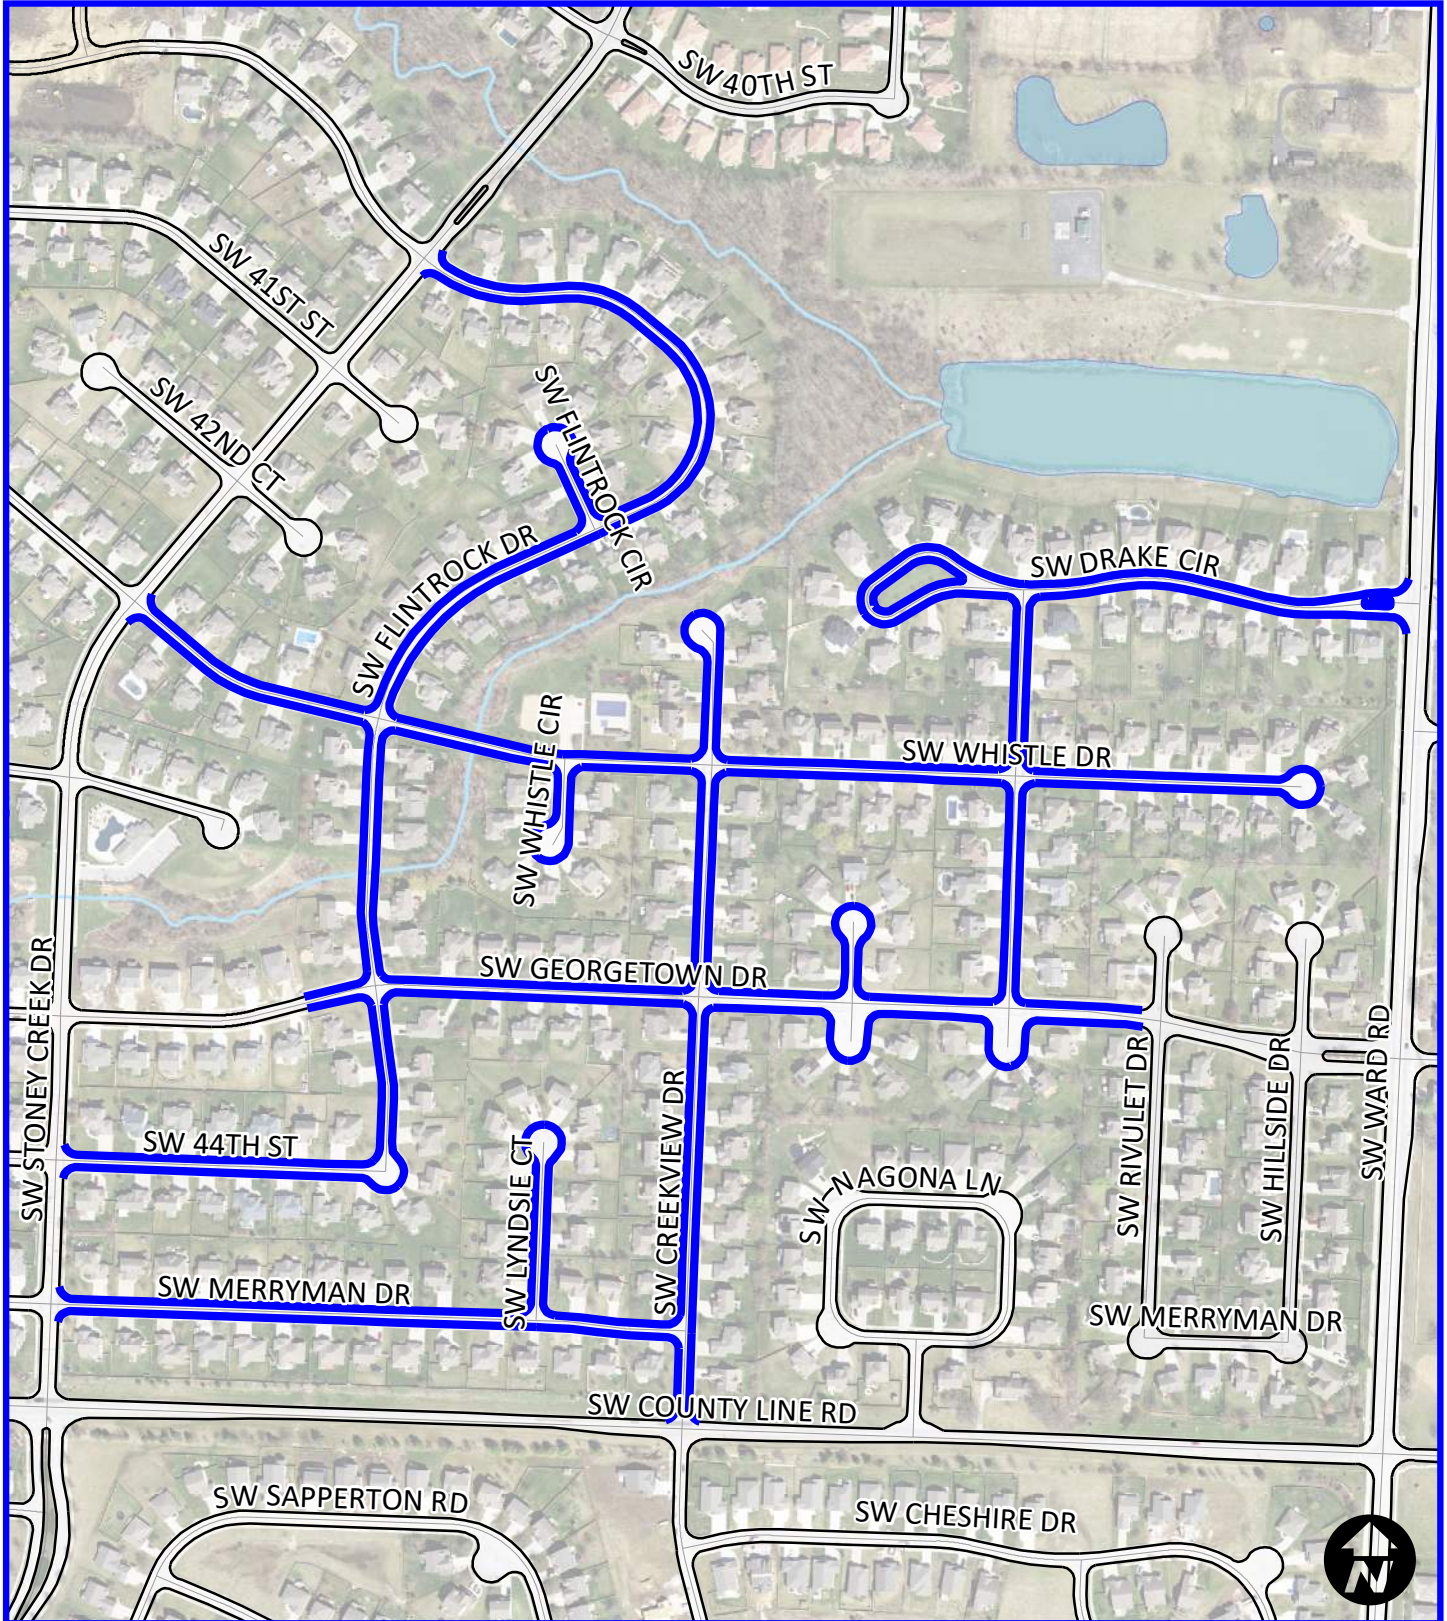

**Area 4
Lakewood Way**

Legend

- Mill & Overlay RC5-01
- Mill & Overlay-Mill & Fill RC5-01

City of Lee's Summit Mill & Overlay FY24 - Project Number 791-OV

Area 5
Basswood

Legend

- Mill & Overlay RC5-01
- Mill & Overlay-Mill & Fill RC5-01

City of Lee's Summit
Mill & Overlay FY24 - Project Number 791-OV

Area 6
Winterset

Legend

- Mill & Overlay RC5-01
- Mill & Overlay-Mill & Fill RC5-01

**City of Lee's Summit
Mill & Overlay FY24 - Project Number 791-OV**

**Area 7
Eagle Creek**

- Legend**
- Mill & Overlay RC5-01
 - Mill & Overlay-Mill & Fill RC5-01

City of Lee's Summit
Mill & Overlay FY24 - Project Number 791-OV

Area 8
Summit Ridge

Legend

- Mill & Overlay RC5-01
- Mill & Overlay-Mill & Fill RC5-01

City of Lee's Summit Mill & Overlay FY24 - Project Number 791-OV

Area 9
Stoney Creek

Legend

- Mill & Overlay RC5-01
- Mill & Overlay-Mill & Fill RC5-01

City of Lee's Summit
Mill & Overlay FY24 - Project Number 791-OV