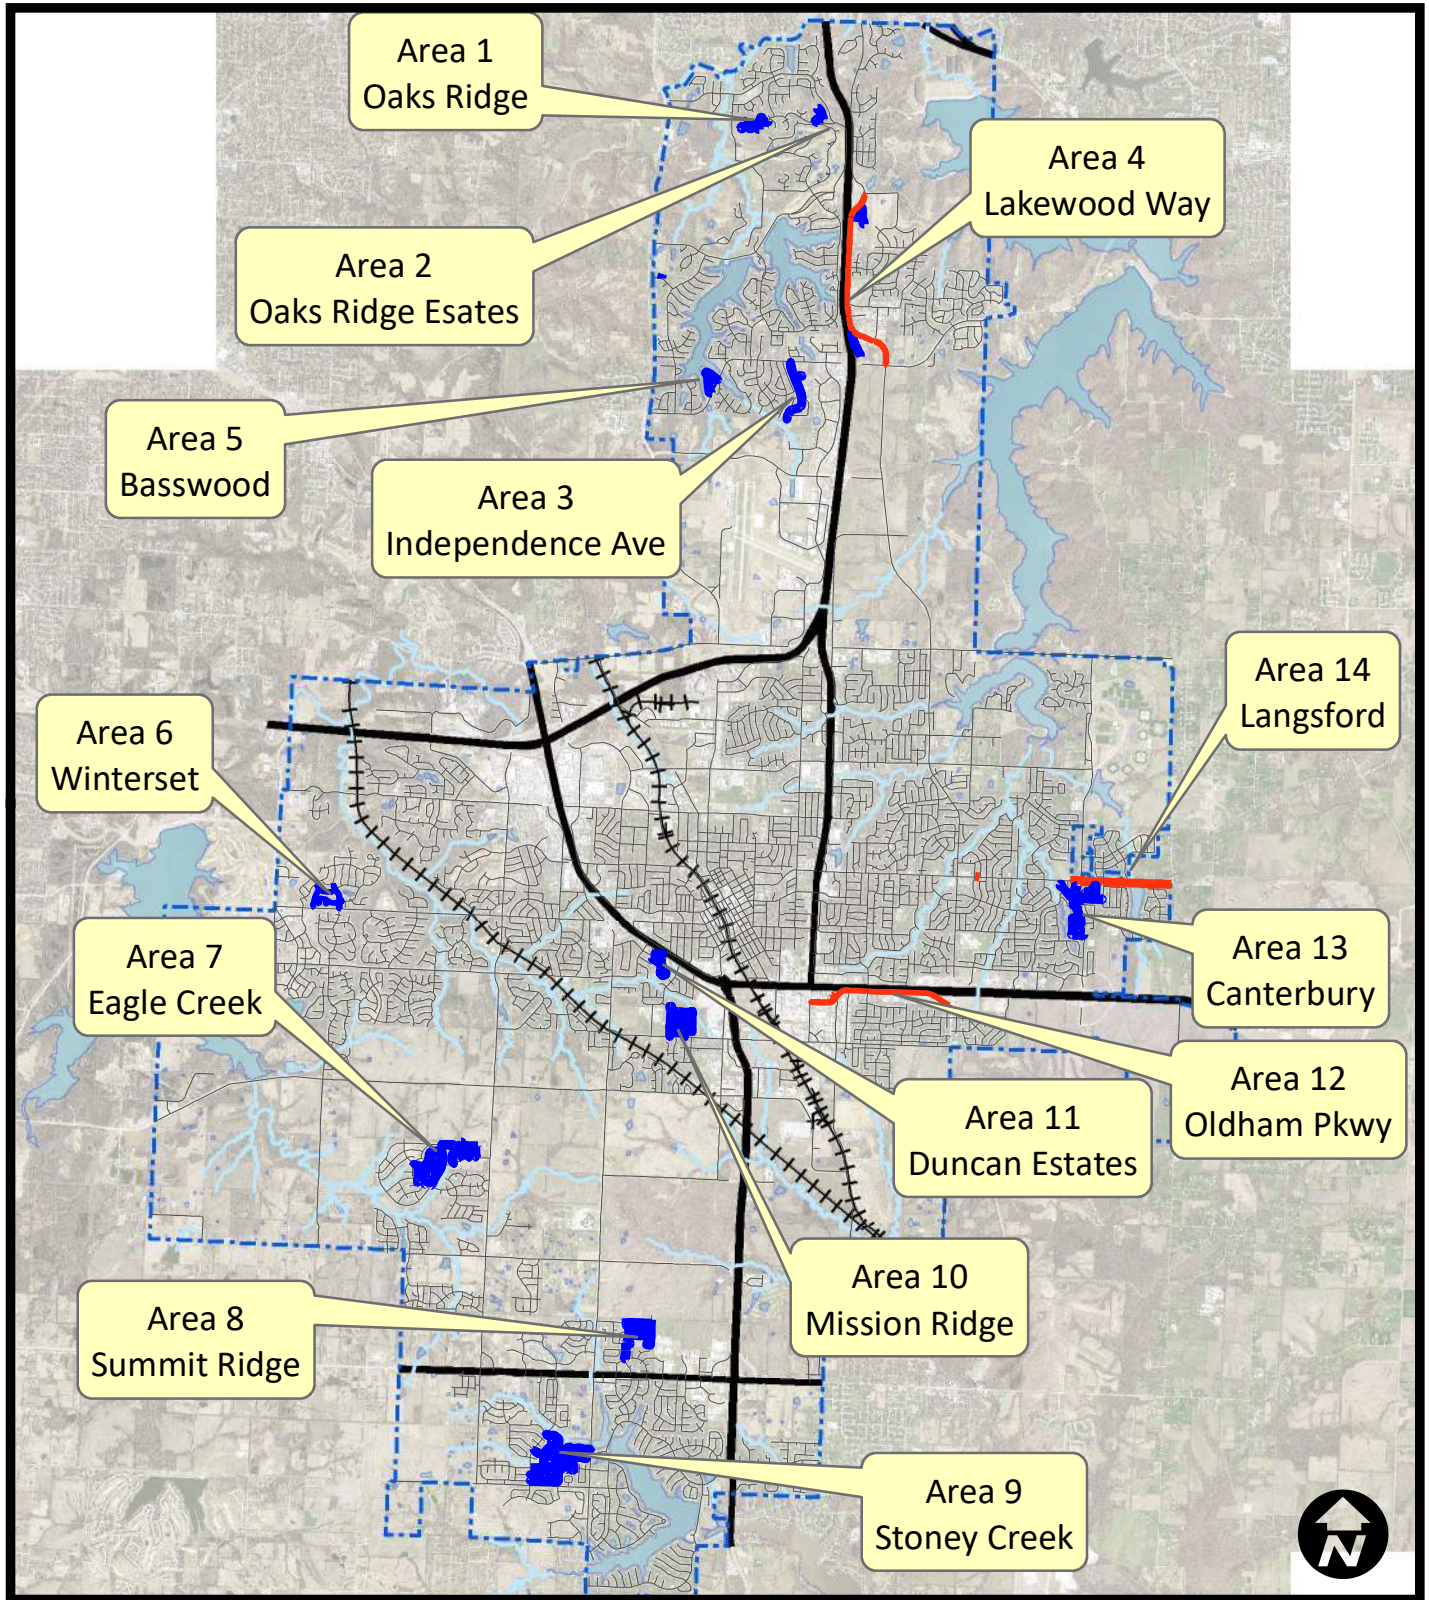

City of Lee's Summit Mill & Overlay FY24 - Project Number 791-OV

FY24 Overlay Overview

Legend

- Mill & Overlay RC5-01
- Mill & Overlay-Mill & Fill RC5-01

City of Lee's Summit
Mill & Overlay FY24 - Project Number 791-OV

Area 1
Oaks Ridge

Legend

- Mill & Overlay RC5-01
- Mill & Overlay-Mill & Fill RC5-01

City of Lee's Summit
Mill & Overlay FY24 - Project Number 791-OV

Area 2
Oaks Ridge Estates

Legend

- Mill & Overlay RC5-01
- Mill & Overlay-Mill & Fill RC5-01

City of Lee's Summit
Mill & Overlay FY24 - Project Number 791-OV

Area 3
Independence

Legend

- Mill & Overlay RC5-01
- Mill & Overlay-Mill & Fill RC5-01

City of Lee's Summit Mill & Overlay FY24 - Project Number 791-OV

**Area 4
Lakewood Way**

Legend

- Mill & Overlay RC5-01
- Mill & Overlay-Mill & Fill RC5-01

City of Lee's Summit Mill & Overlay FY24 - Project Number 791-OV

Area 5
Basswood

Legend

- Mill & Overlay RC5-01
- Mill & Overlay-Mill & Fill RC5-01