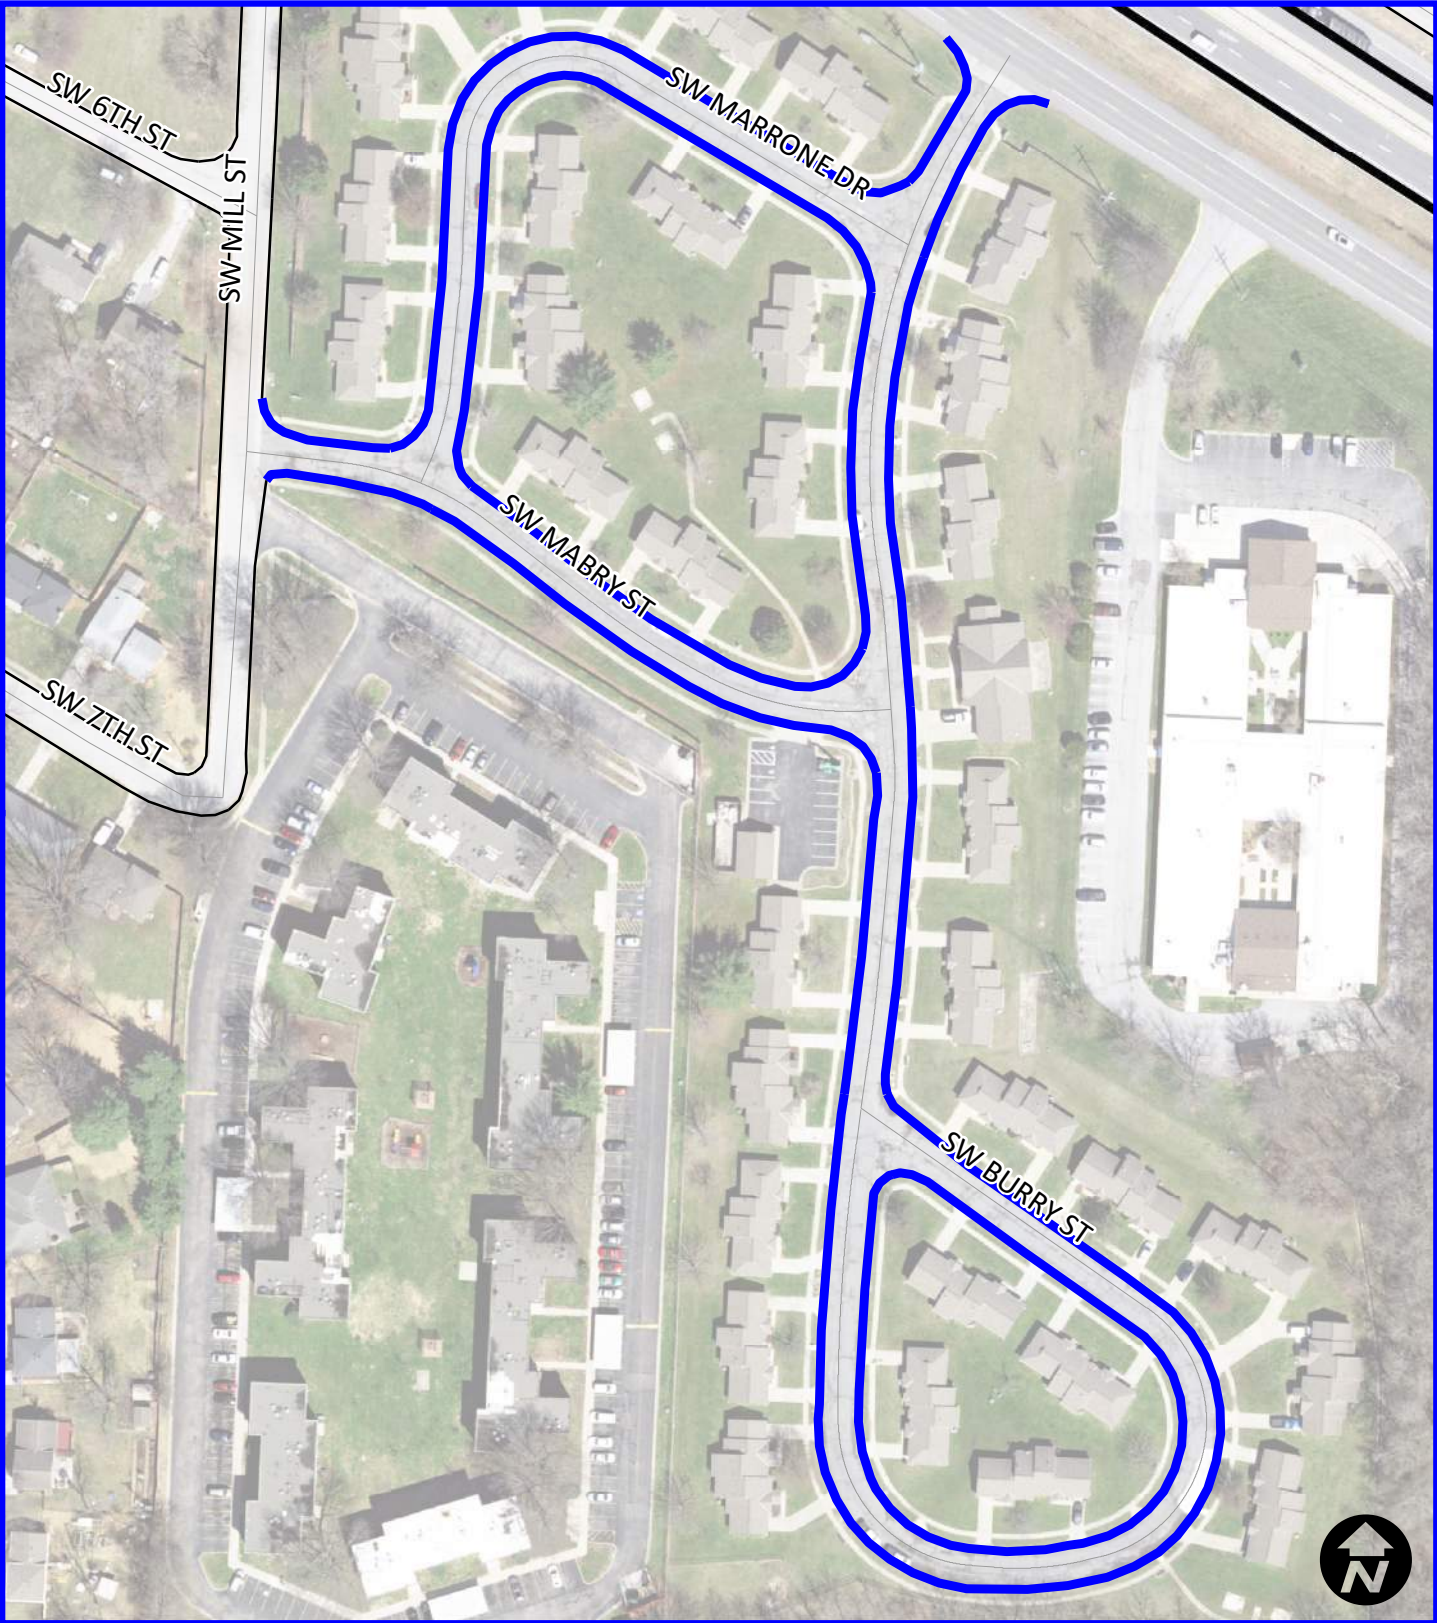

City of Lee's Summit
Mill & Overlay FY24 - Project Number 791-OV

Area 11
Duncan Estates

1. **Legend**
2. Mill & Overlay RC5-01
   - Mill & Overlay-Mill & Fill RC5-01