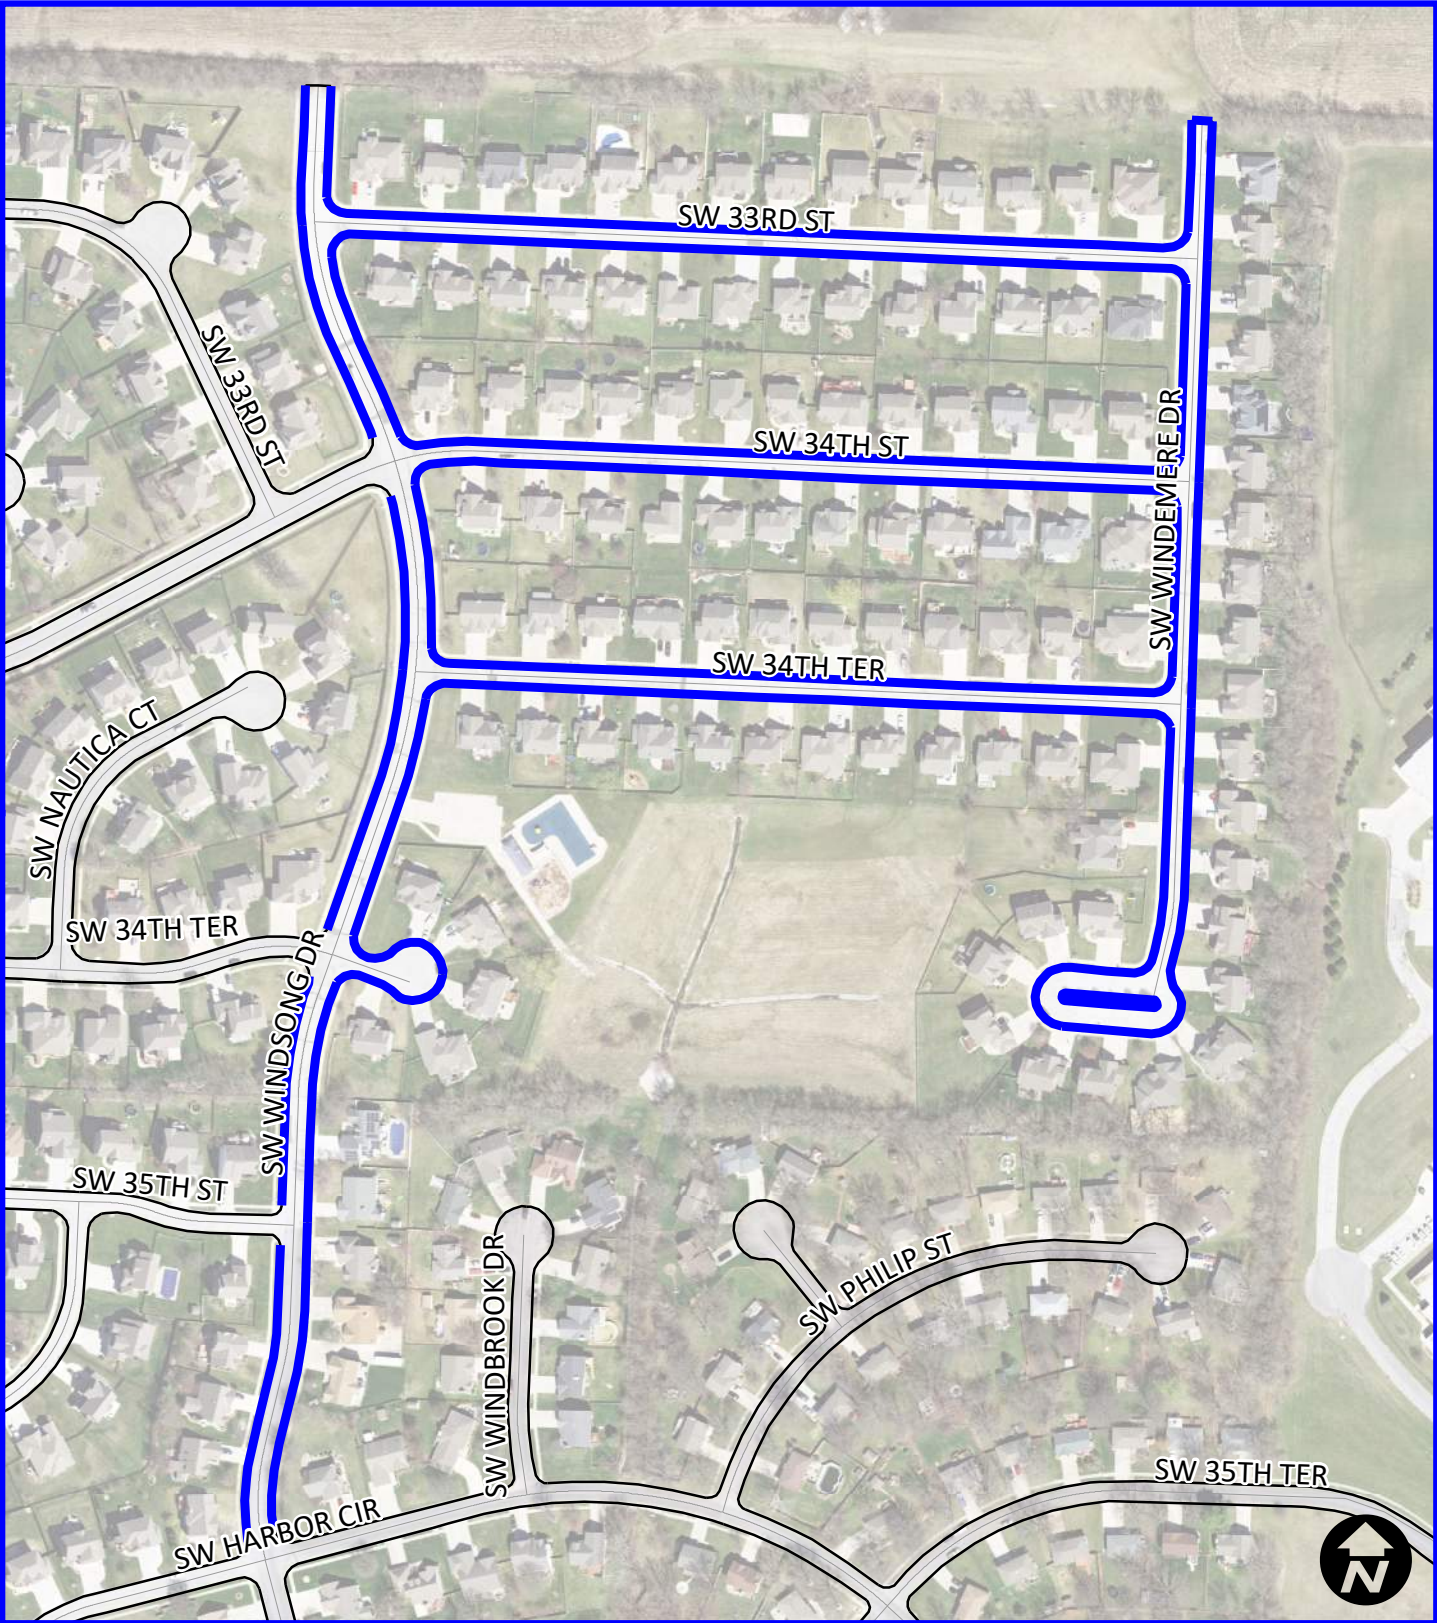

City of Lee's Summit
Mill & Overlay FY24 - Project Number 791-OV

Area 3
Independence

Legend

- Mill & Overlay RC5-01
- Mill & Overlay-Mill & Fill RC5-01

City of Lee's Summit Mill & Overlay FY24 - Project Number 791-OV

**Area 4
Lakewood Way**

Legend

- Mill & Overlay RC5-01
- Mill & Overlay-Mill & Fill RC5-01

City of Lee's Summit Mill & Overlay FY24 - Project Number 791-OV

Area 5
Basswood

Legend

- Mill & Overlay RC5-01
- Mill & Overlay-Mill & Fill RC5-01

City of Lee's Summit
Mill & Overlay FY24 - Project Number 791-OV

Area 6
Winterset

Legend

- Mill & Overlay RC5-01
- Mill & Overlay-Mill & Fill RC5-01

**City of Lee's Summit
Mill & Overlay FY24 - Project Number 791-OV**

**Area 7
Eagle Creek**

- Legend**
- Mill & Overlay RC5-01
 - Mill & Overlay-Mill & Fill RC5-01

City of Lee's Summit
Mill & Overlay FY24 - Project Number 791-OV

Area 8
Summit Ridge

Legend

- Mill & Overlay RC5-01
- Mill & Overlay-Mill & Fill RC5-01