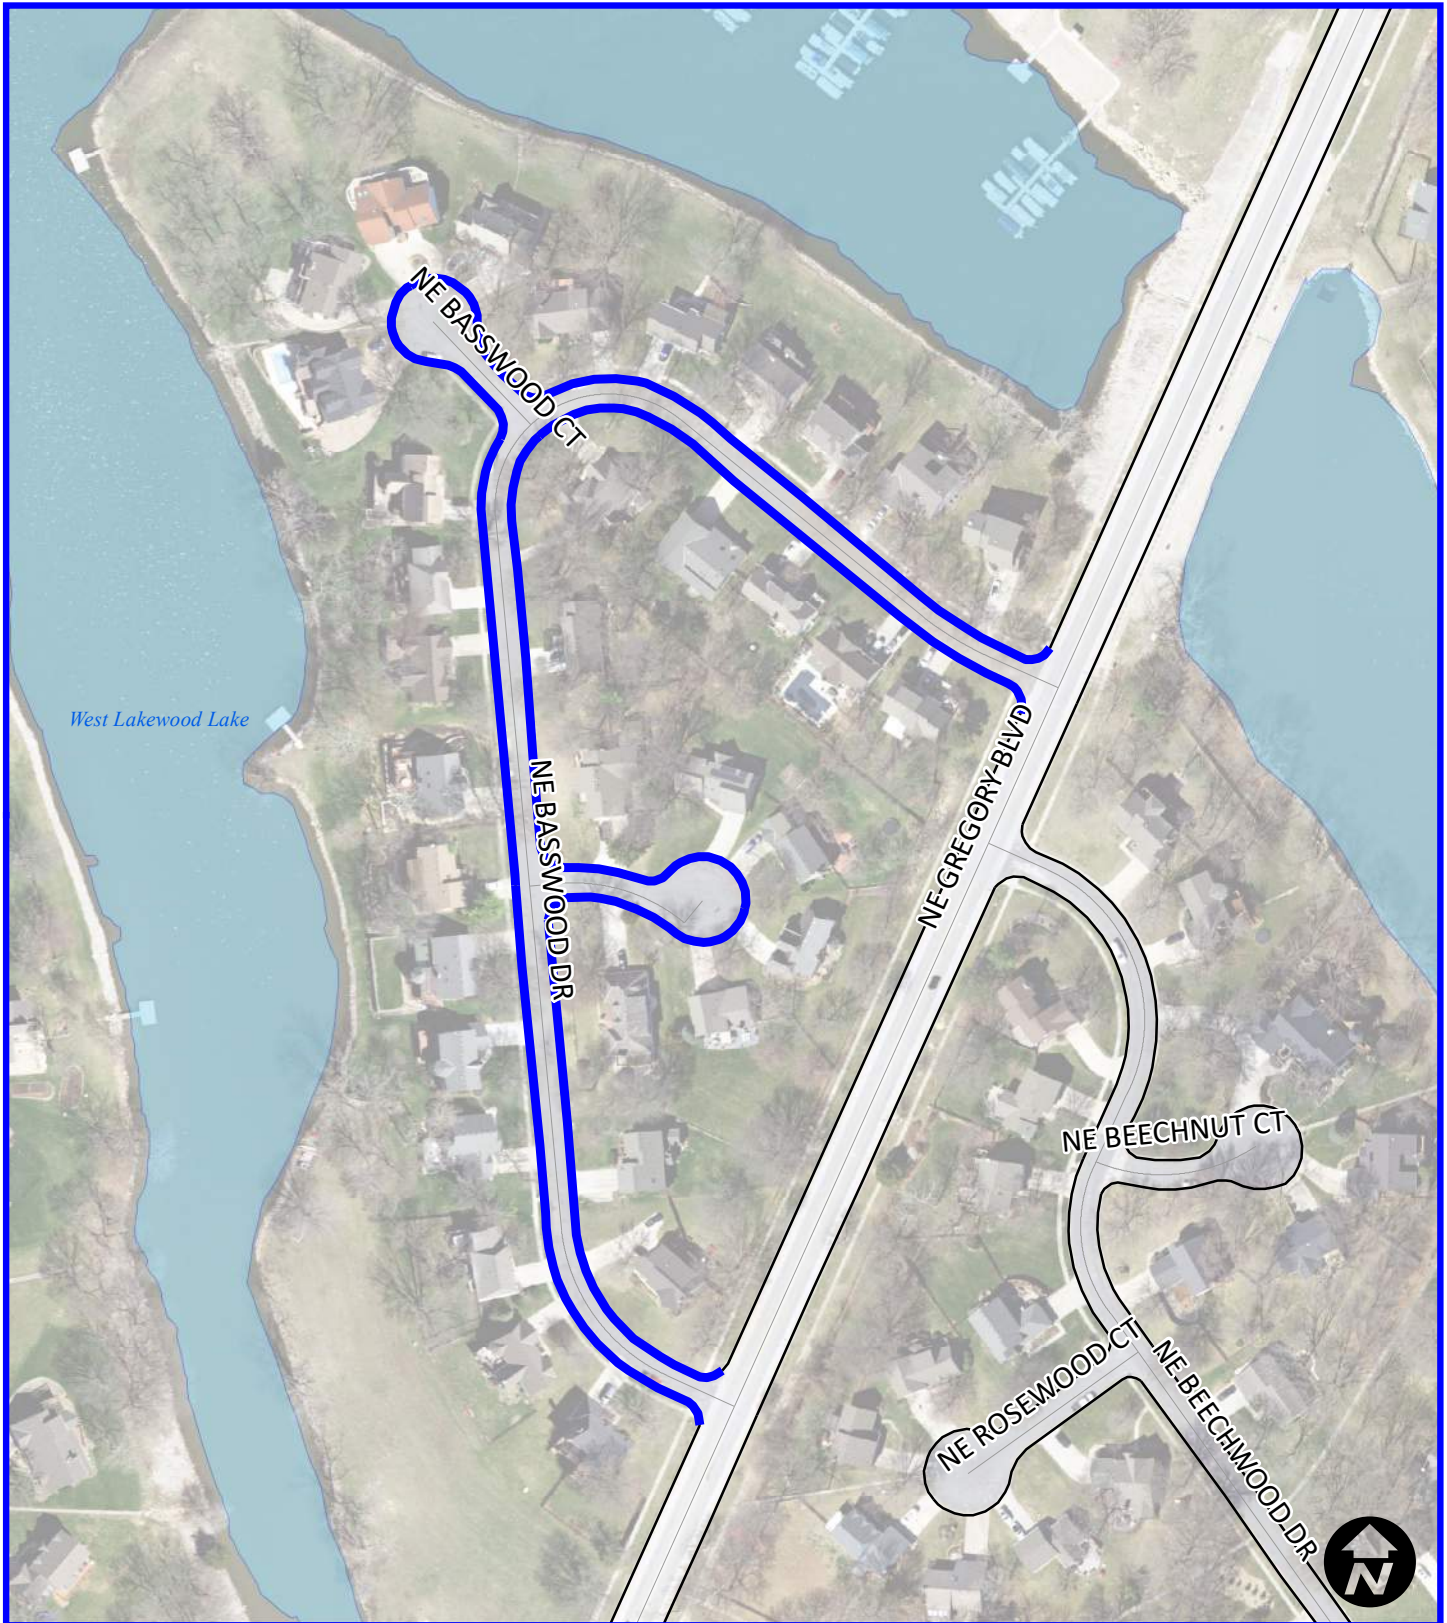

City of Lee's Summit Mill & Overlay FY24 - Project Number 791-OV

FY24 Overlay Overview

Legend

- Mill & Overlay RC5-01
- Mill & Overlay-Mill & Fill RC5-01

City of Lee's Summit
Mill & Overlay FY24 - Project Number 791-OV

Area 1
Oaks Ridge

Legend

- Mill & Overlay RC5-01
- Mill & Overlay-Mill & Fill RC5-01

City of Lee's Summit
Mill & Overlay FY24 - Project Number 791-OV

Area 2
Oaks Ridge Estates

Legend

- Mill & Overlay RC5-01
- Mill & Overlay-Mill & Fill RC5-01

City of Lee's Summit
Mill & Overlay FY24 - Project Number 791-OV

Area 3
Independence

Legend

- Mill & Overlay RC5-01
- Mill & Overlay-Mill & Fill RC5-01

City of Lee's Summit Mill & Overlay FY24 - Project Number 791-OV

**Area 4
Lakewood Way**

Legend

- Mill & Overlay RC5-01
- Mill & Overlay-Mill & Fill RC5-01

City of Lee's Summit Mill & Overlay FY24 - Project Number 791-OV

Area 5
Basswood

Legend

- Mill & Overlay RC5-01
- Mill & Overlay-Mill & Fill RC5-01