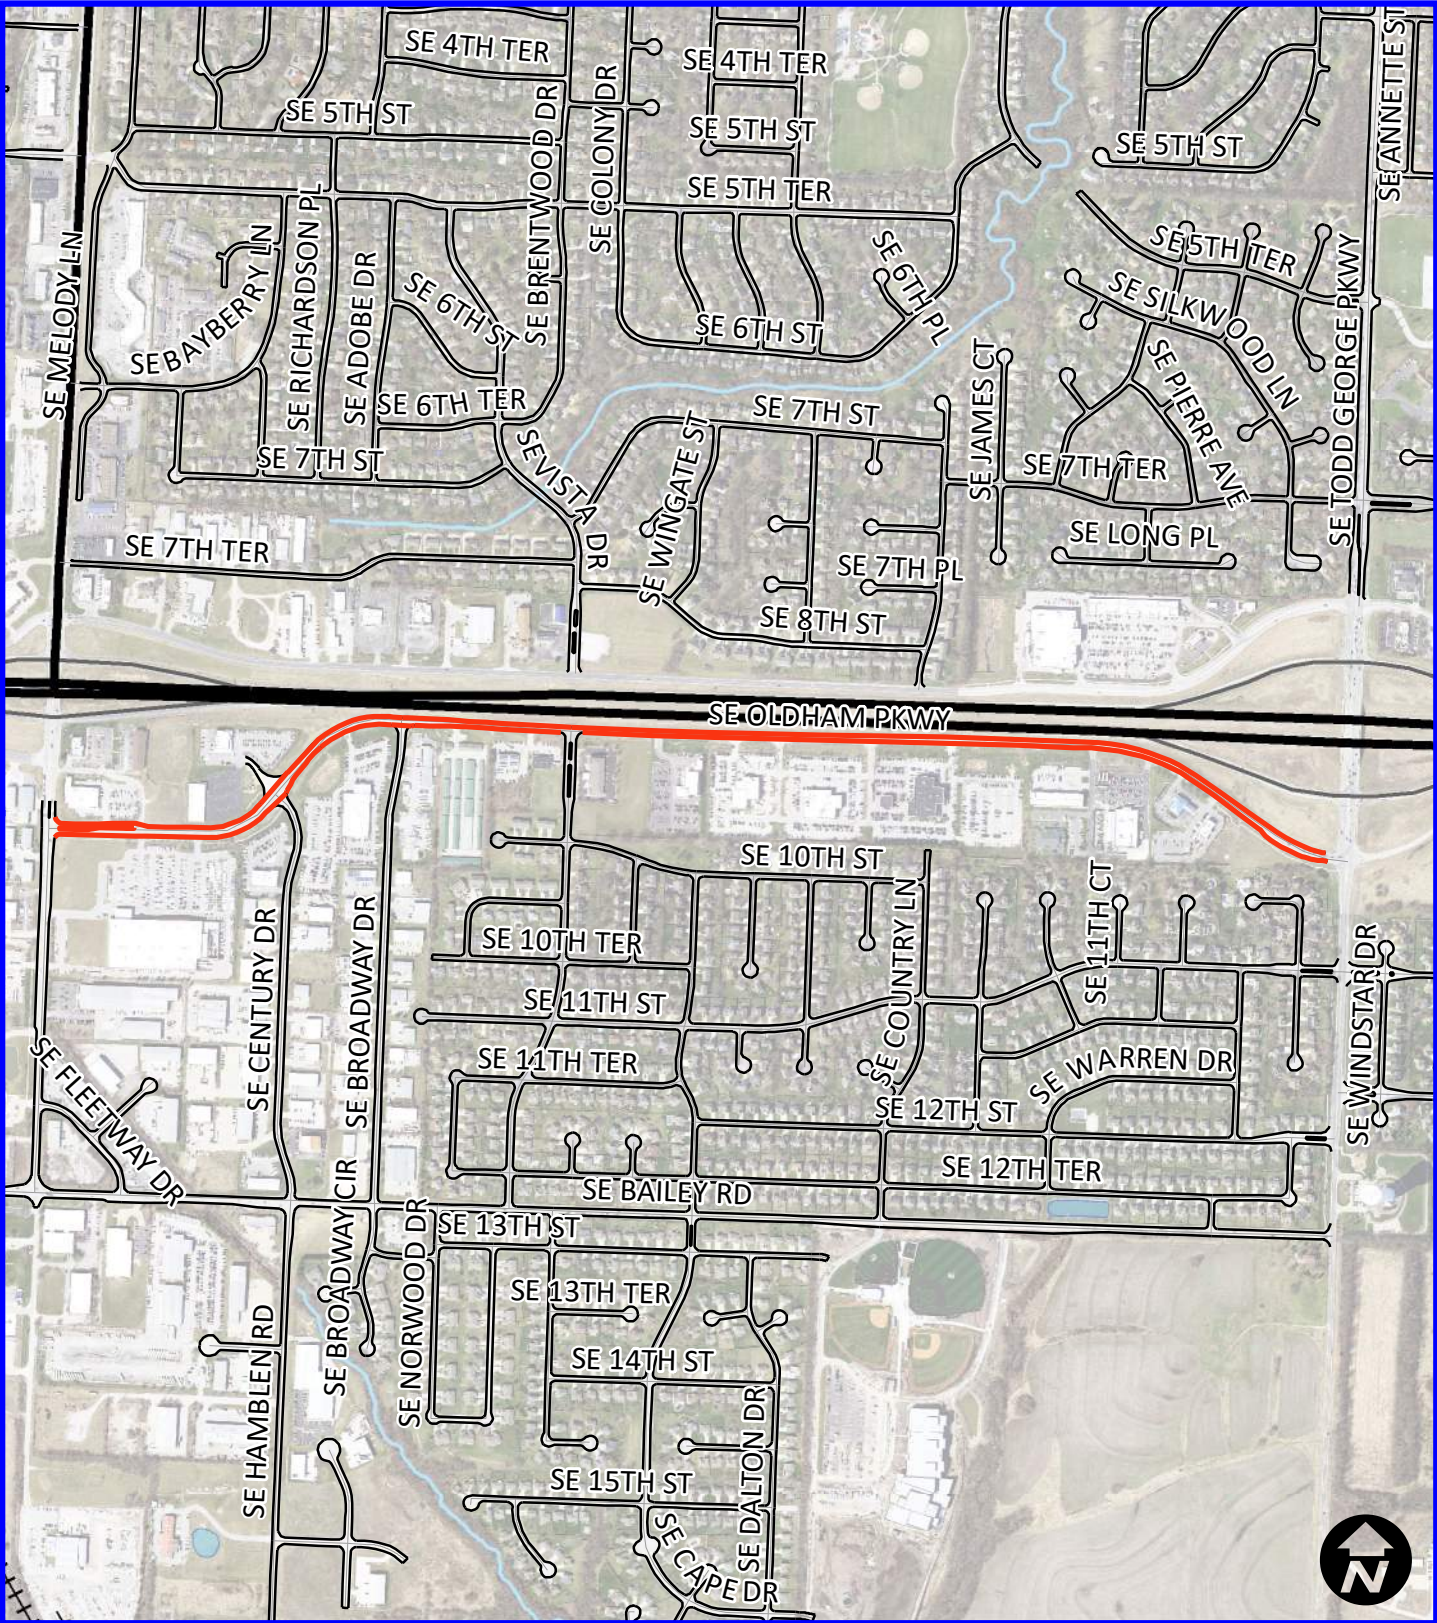

City of Lee's Summit Mill & Overlay FY24 - Project Number 791-OV

Area 12
Oldham Pkwy

Legend

- Mill & Overlay RC5-01
- Mill & Overlay-Mill & Fill RC5-01