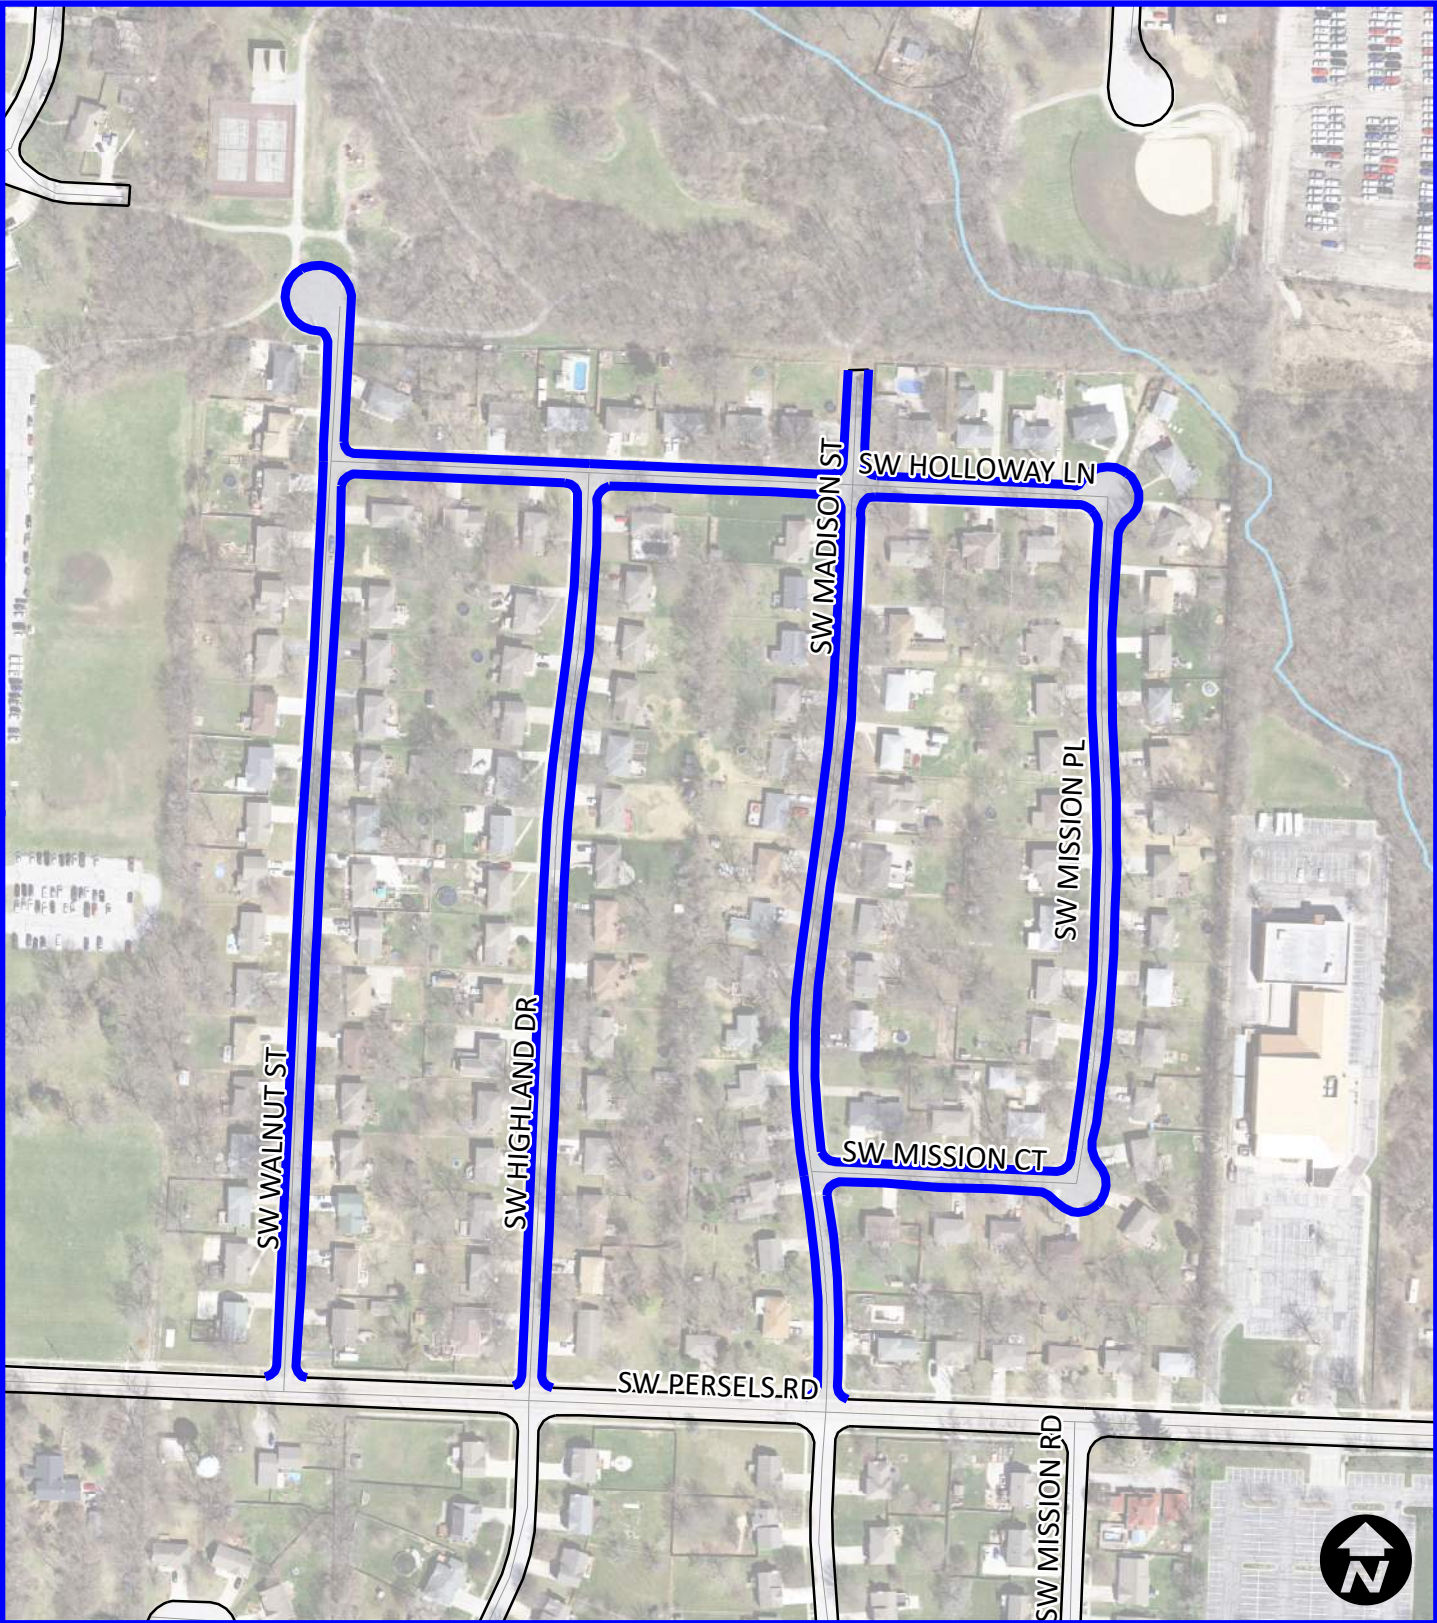

**Area 7
Eagle Creek**

- Legend**
- Mill & Overlay RC5-01
 - Mill & Overlay-Mill & Fill RC5-01

City of Lee's Summit
Mill & Overlay FY24 - Project Number 791-OV

Area 8
Summit Ridge

Legend

- Mill & Overlay RC5-01
- Mill & Overlay-Mill & Fill RC5-01

City of Lee's Summit Mill & Overlay FY24 - Project Number 791-OV

Area 9
Stoney Creek

Legend

- Mill & Overlay RC5-01
- Mill & Overlay-Mill & Fill RC5-01

City of Lee's Summit
Mill & Overlay FY24 - Project Number 791-OV