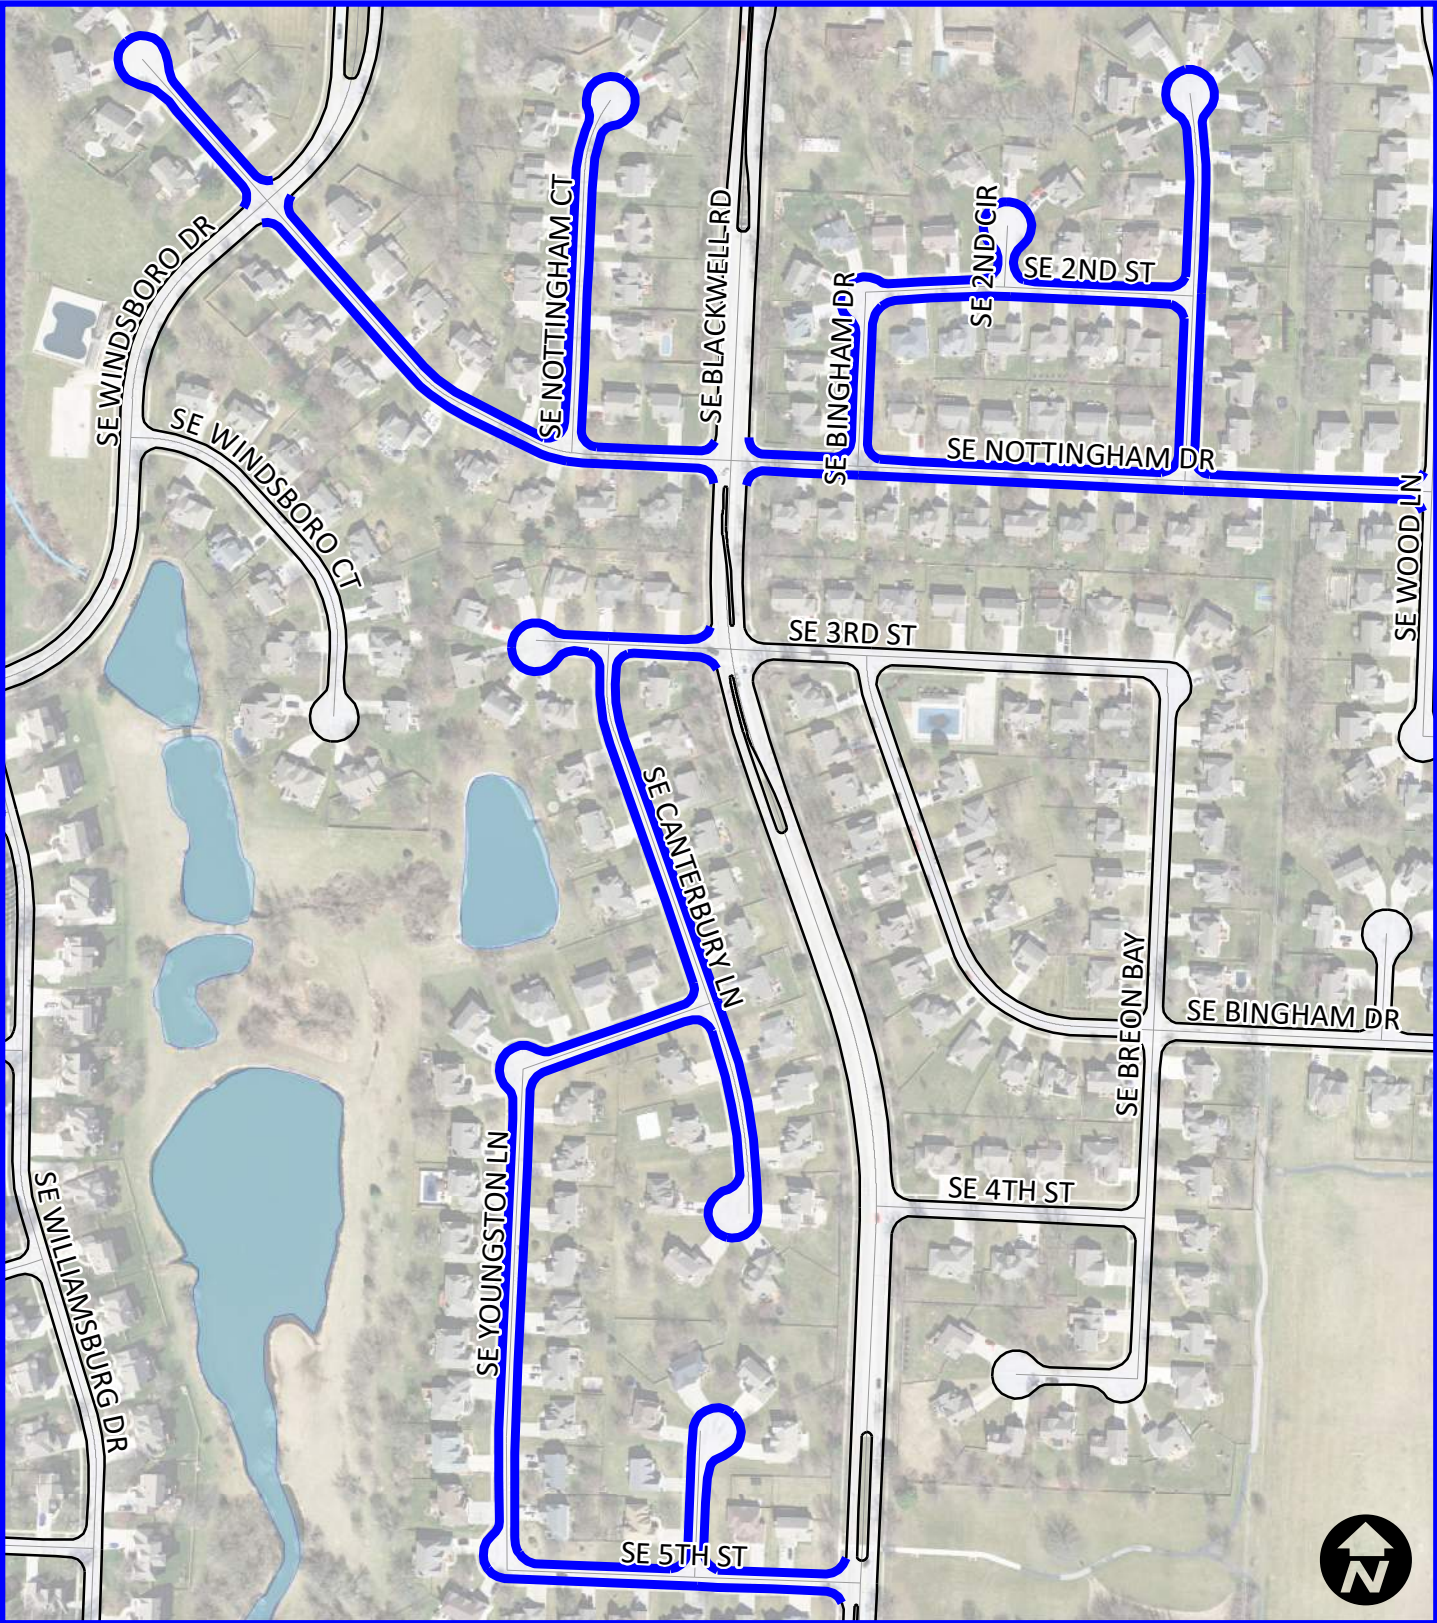

Area 10
Mission Ridge

Legend

- Mill & Overlay RC5-01
- Mill & Overlay-Mill & Fill RC5-01

City of Lee's Summit
Mill & Overlay FY24 - Project Number 791-OV

Area 11
Duncan Estates

- Legend**
- Mill & Overlay RC5-01
 - Mill & Overlay-Mill & Fill RC5-01

City of Lee's Summit Mill & Overlay FY24 - Project Number 791-OV

Area 12
Oldham Pkwy

Legend

- Mill & Overlay RC5-01
- Mill & Overlay-Mill & Fill RC5-01

City of Lee's Summit
Mill & Overlay FY24 - Project Number 791-OV

Area 13
Canterbury

- Legend**
- Mill & Overlay RC5-01
 - Mill & Overlay-Mill & Fill RC5-01

City of Lee's Summit
Mill & Overlay FY24 - Project Number 791-OV

Area 14
Langsford

Legend

- Mill & Overlay RC5-01
- Mill & Overlay-Mill & Fill RC5-01