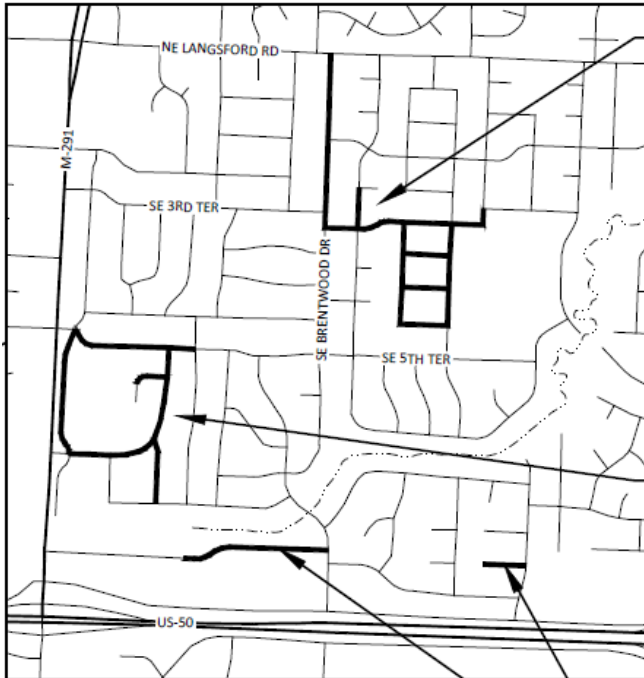

PROJECT LOCATION

SUMMIT POINT CONDOS
(NE CHIPMAN RD)

PROJECT LOCATION

NE WESTWIND LN

PROJECT LOCATIONS

SE BRENTWOOD DR
SE COLONY DR
SE 3RD TER
SE 4TH ST
SE 4TH TER
SE 5TH ST
SE WINGATE ST
SE CLAREMONT ST
SE CIRCLEVIEW DR

PROJECT LOCATIONS

SE MELODY LN
SE 5TH TER
SE BAYBERRY LN
SE HAMPTON ST
SE WESTWIND DR

PROJECT LOCATIONS

SE 7TH TER
SE 7TH PL

PROJECT LOCATION

QUICK TRIP &
SQUEAKY CLEAN CAR WASH