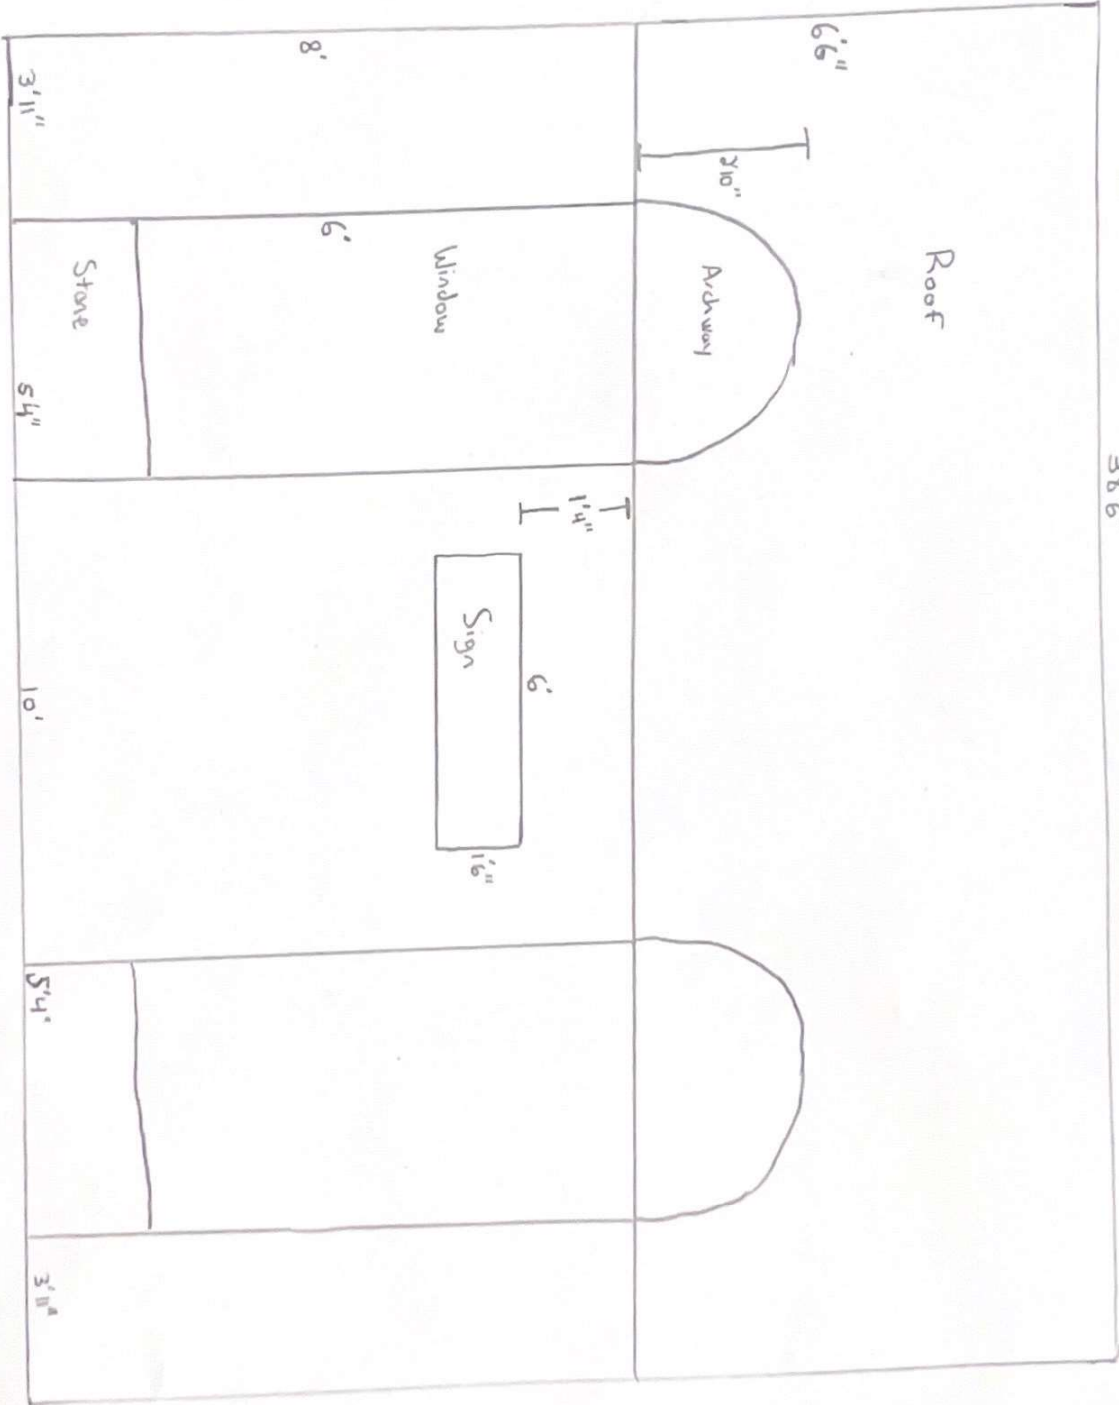

12/15/23, 1:53 PM

5948E025-BF61-4814-BF30-8FCD9551AF1A.PNG

38'6"

Everything in this picture is our leased unit.

Everything in this picture is our leased unit.

ELLEVAATE
SKIN + BROWS

72" x 18"

SIGNATURE HERE X
Please sign & return drawings to FASTSIGNS
Signature below indicates approval of BOTH design & placement of sign/s
DATE

FIELD VERIFY ALL MEASUREMENTS BEFORE BEGINNING ANY WORK.
INSTALLER TO VERIFY MOUNTING SURFACE PRIOR TO INSTALLATION.

FASTSIGNS
More than fast. More than signs.

816-600-0264
www.fastsigns.com/2282
2282@fastsigns.com