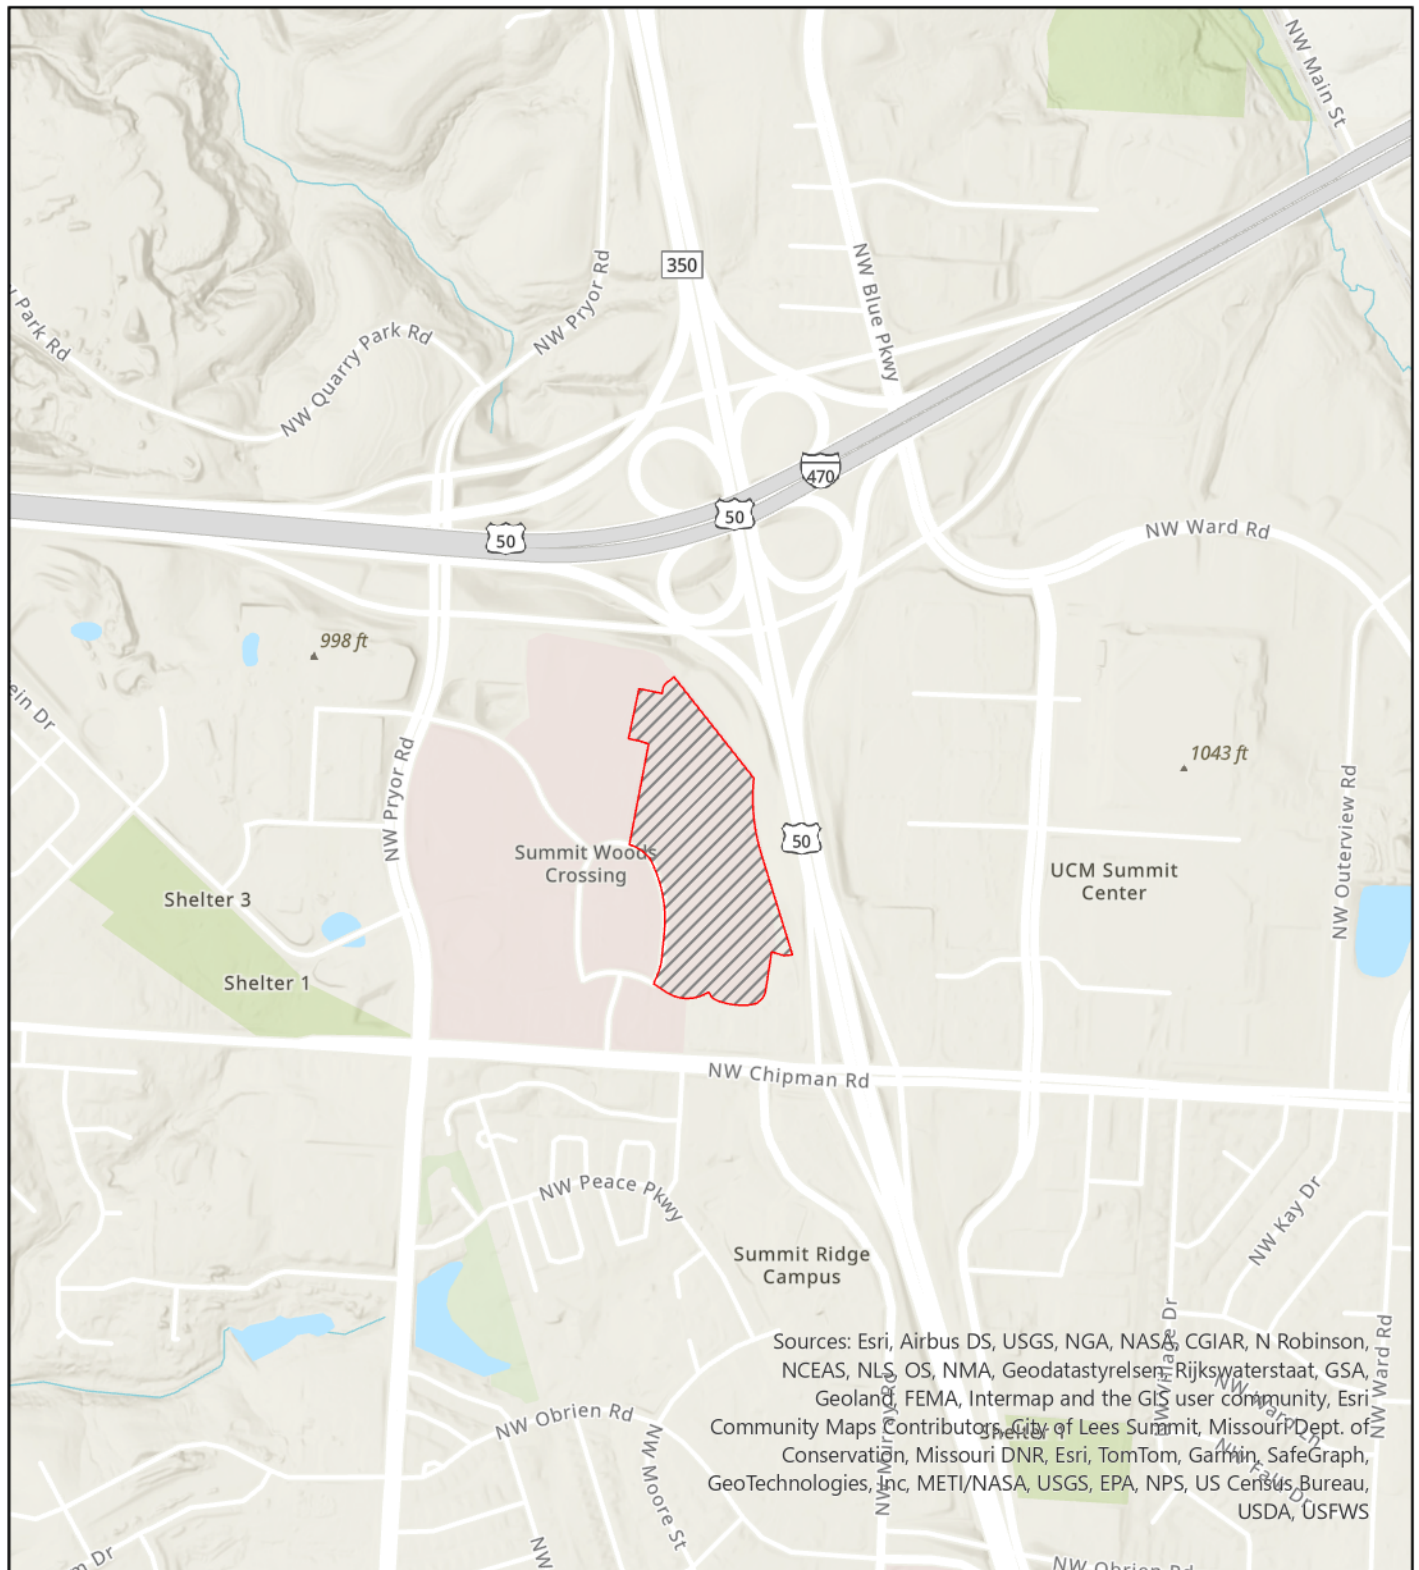

Location Map

PL2023-357 Sign Application
Total Wine & More