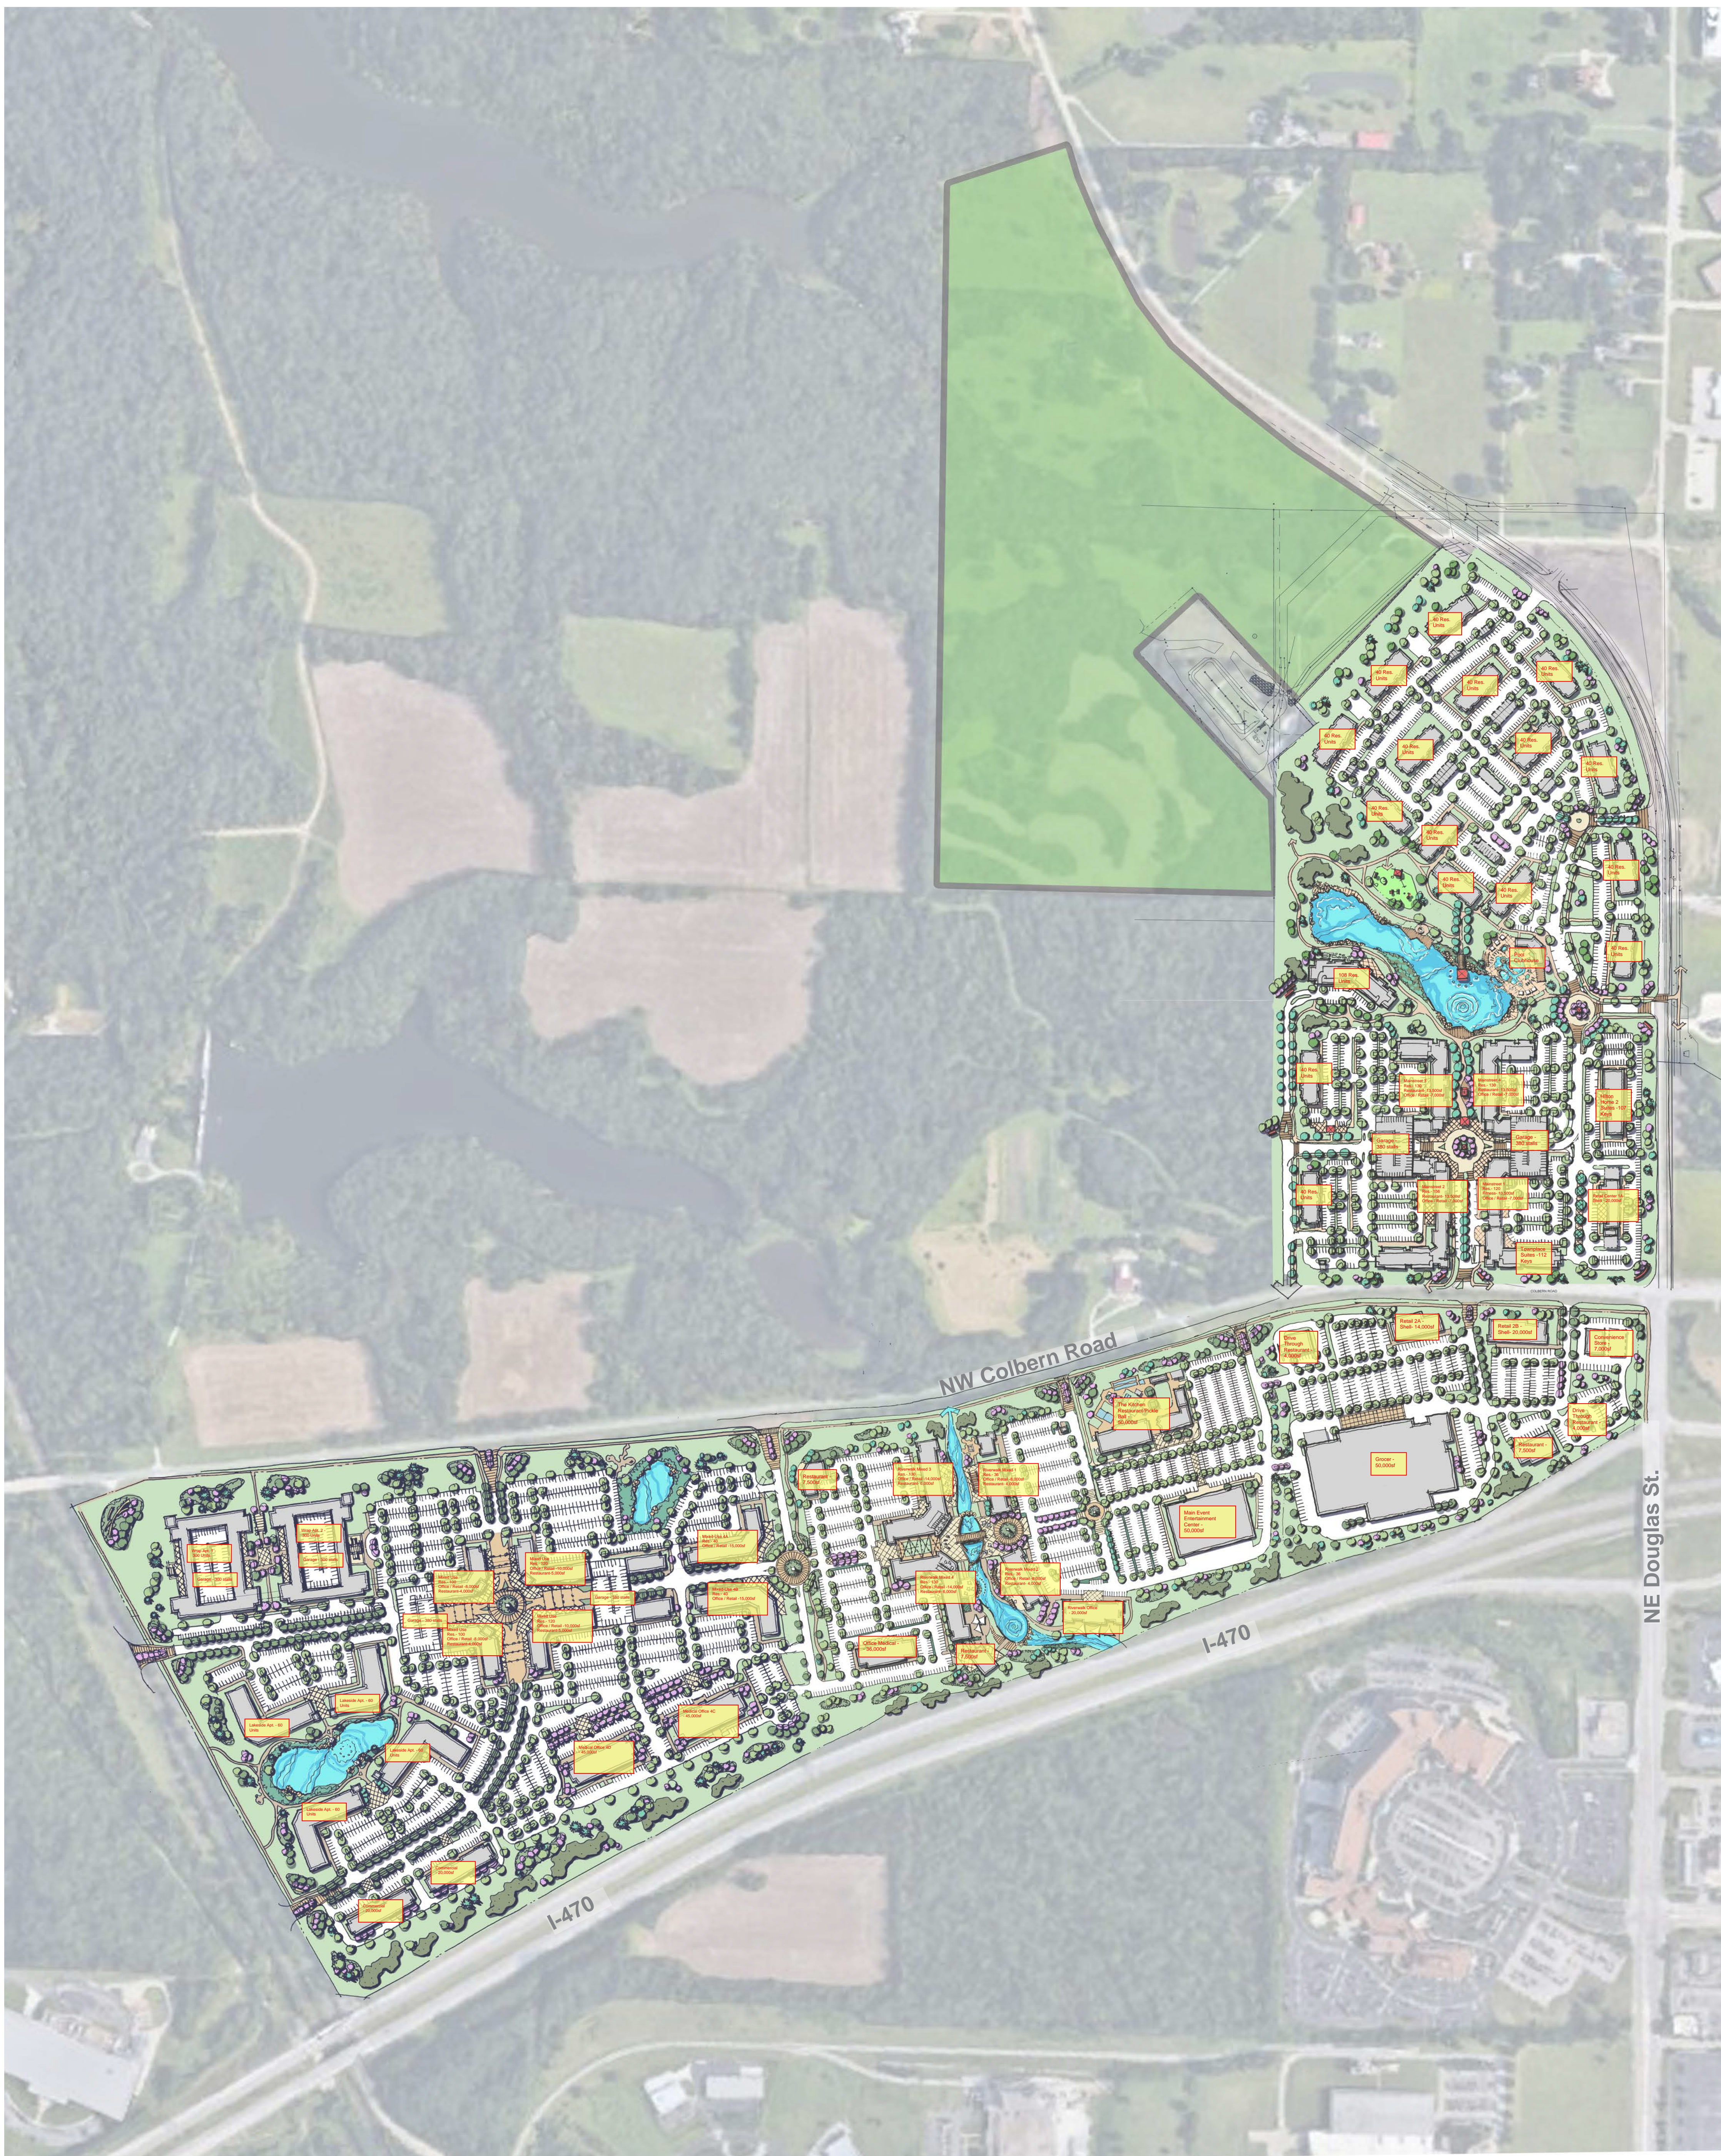

**Legend**

- 1. Discovery Park Redevelopment - Zone 1 (61.9 ac.)
- 2. Discovery Park Redevelopment - Zone 2 (19.8 ac.)
- 3. Discovery Park Redevelopment - Zone 3 (39.2 ac.)
- 4. Discovery Park Redevelopment - Zone 4 (76.9 ac.)
- 5. Future Development - Zone 5 (68.8 ac)

**DISCOVERY PARK - ZONE EXHIBIT**

Lee's Summit, MO

January 13th, 2022 / 021-04643

the **olsson** studio

1814 Main Street / Kansas City, MO 64108  
 O 816.842.8844 / [olsson.com](http://olsson.com)

# DISCOVERY PARK - OVERALL MASTER PLAN EXHIBIT

Lee's Summit, MO

January 13th, 2022 / 021-04643

the **olsson** studio  
1814 Main Street / Kansas City, MO 64108  
O 816.842.8844 / [olsson.com](http://olsson.com)