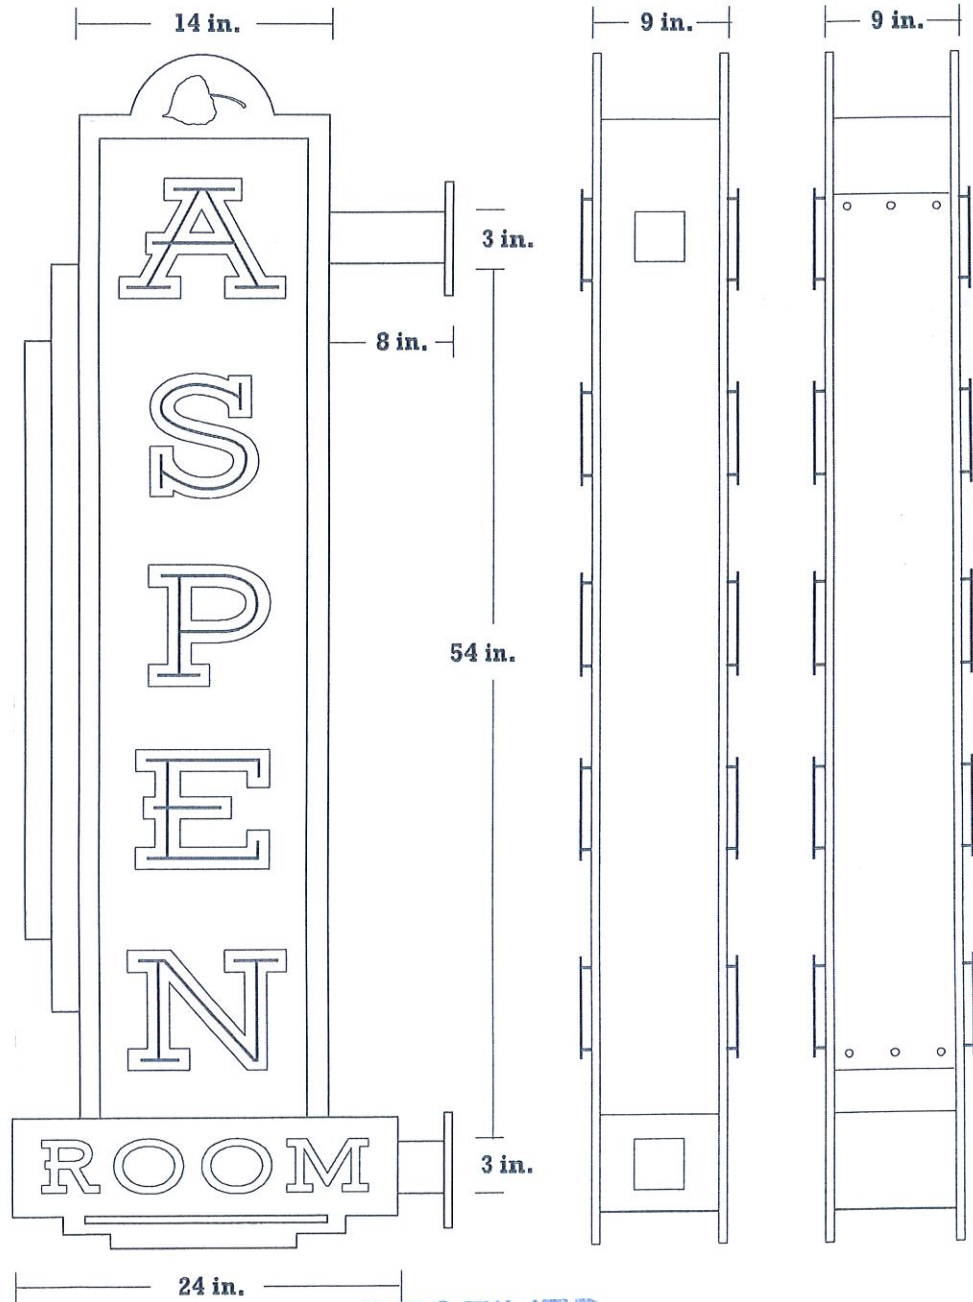

Dave Eames
 816.785.3280
 fossilforge@gmail.com
 www.fossilforge.com

317 B SE Main St.
 Lee's Summit, Mo.
 64063

SIGN PROPOSAL

Jan. 23, 2017

Project: Stanley Aspen Room sign

Contact: Bryan King

SIGN DIMENSIONS