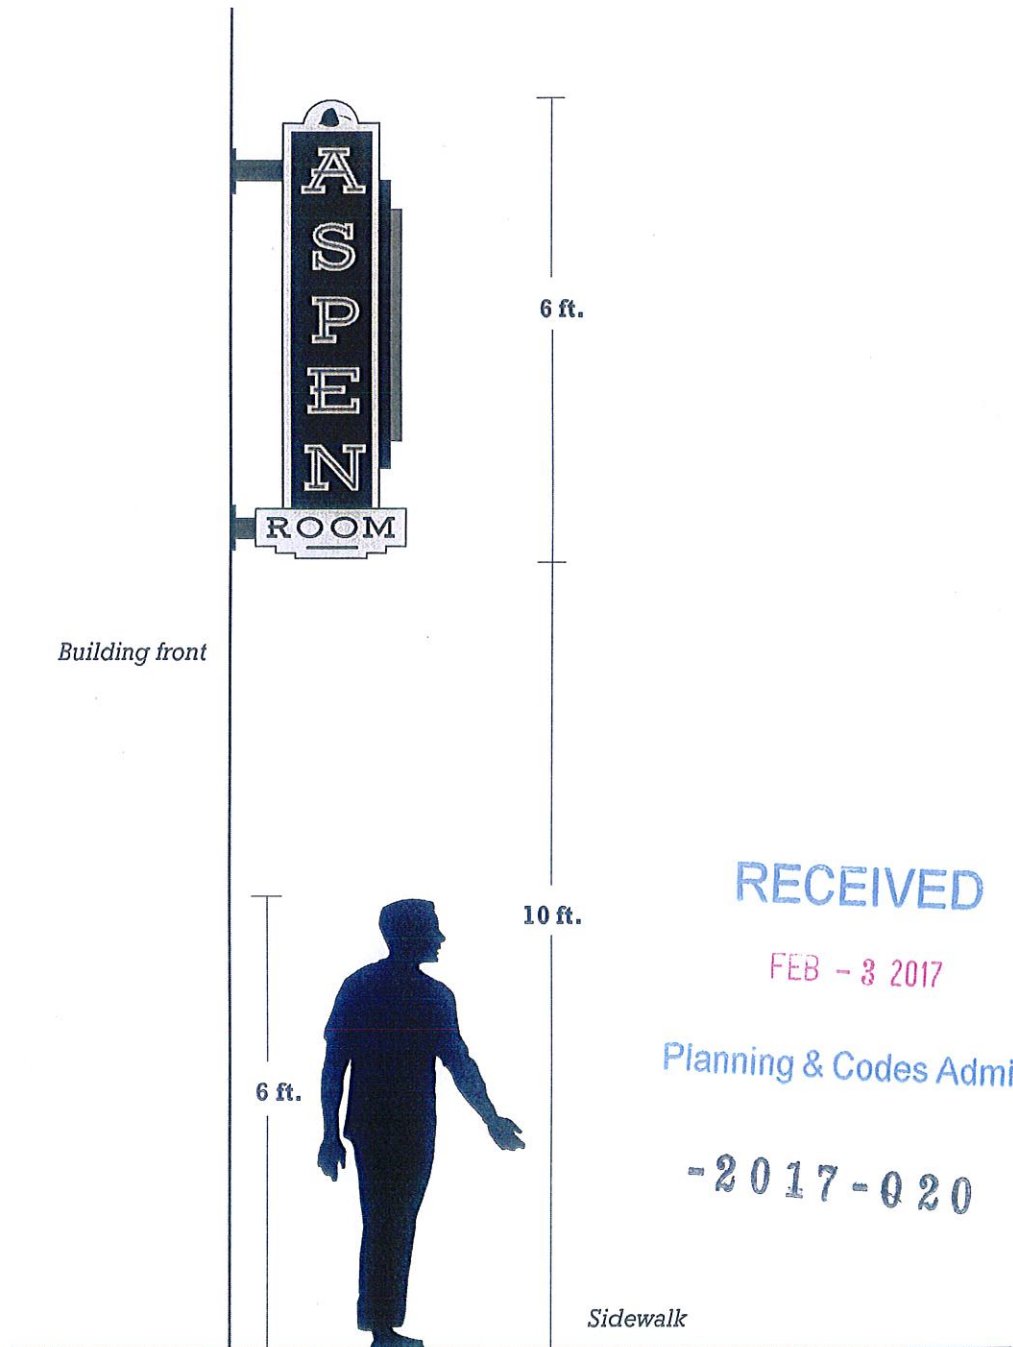

64063

SIGN PROPOSAL

Jan. 23, 2017

Project: Stanley Aspen Room sign

Contact: Bryan King

SIGN/BUILDING SCALE

PHOTO NOT TO SCALE
FOR REFERENCE ONLY

RECEIVED