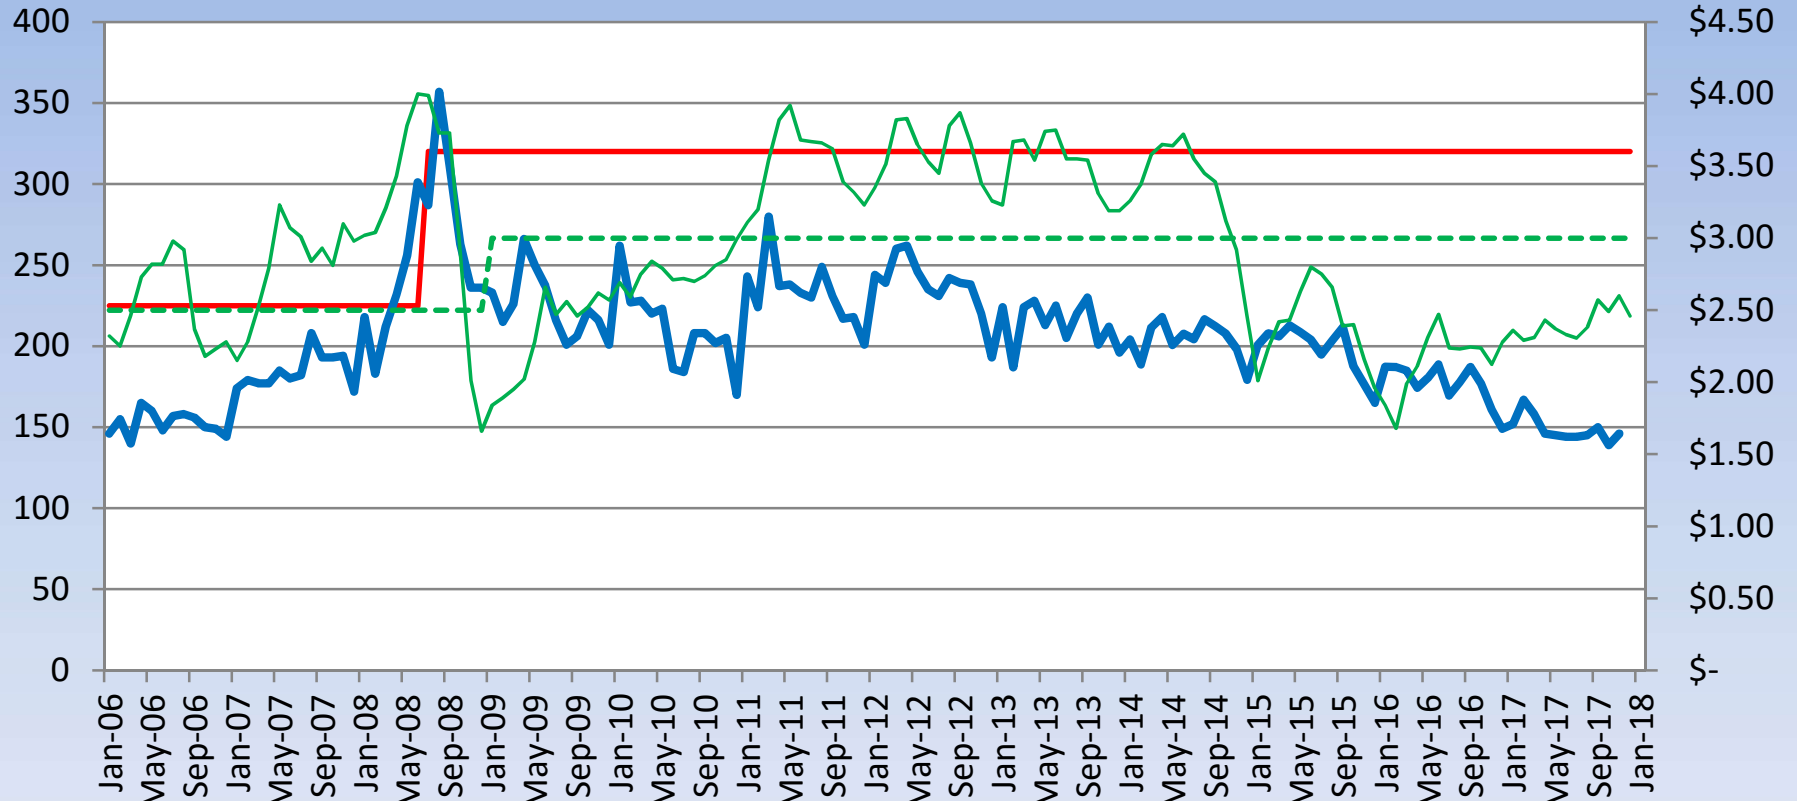

# Express Transit Service

— Route 152 Capacity    
 — Rotue 152 Daily Ridership    
 - - - \$ Fare    
 — Avg. Gas Price/Gallon