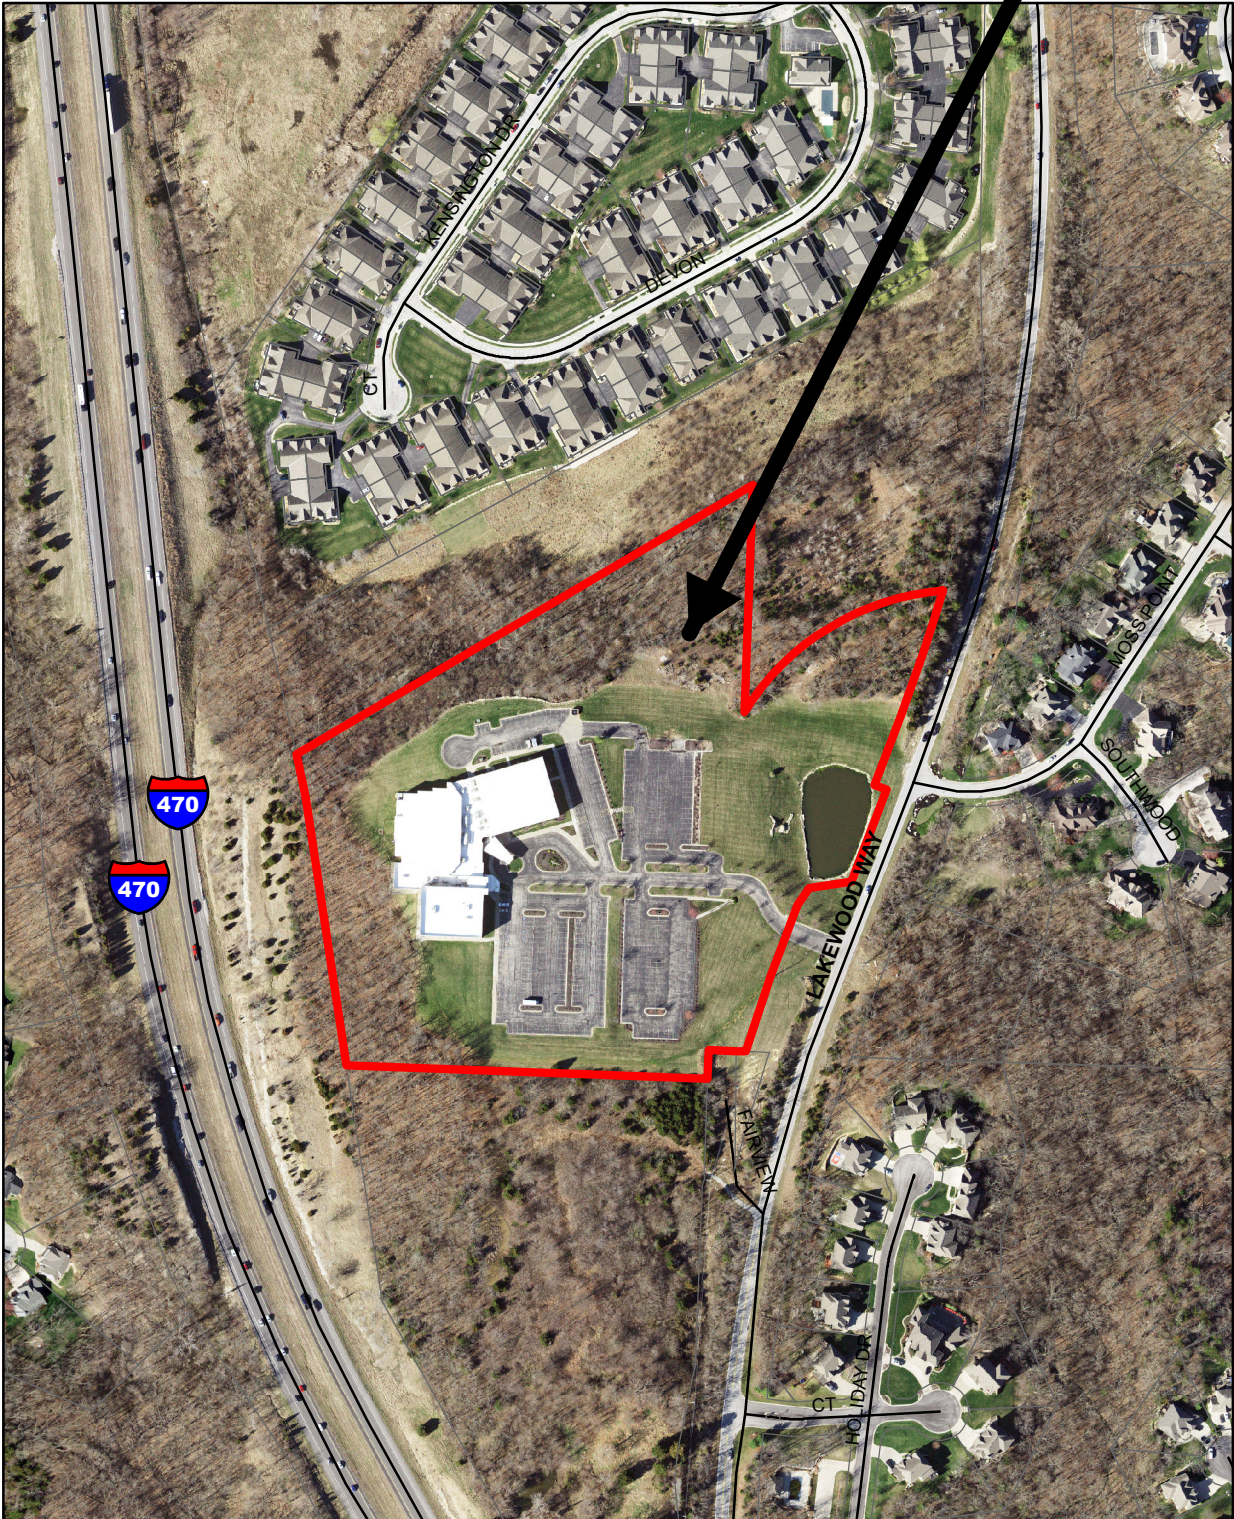

Appl. #PL2021-142 SIGN APPLICATION

Crown Pointe Church

N