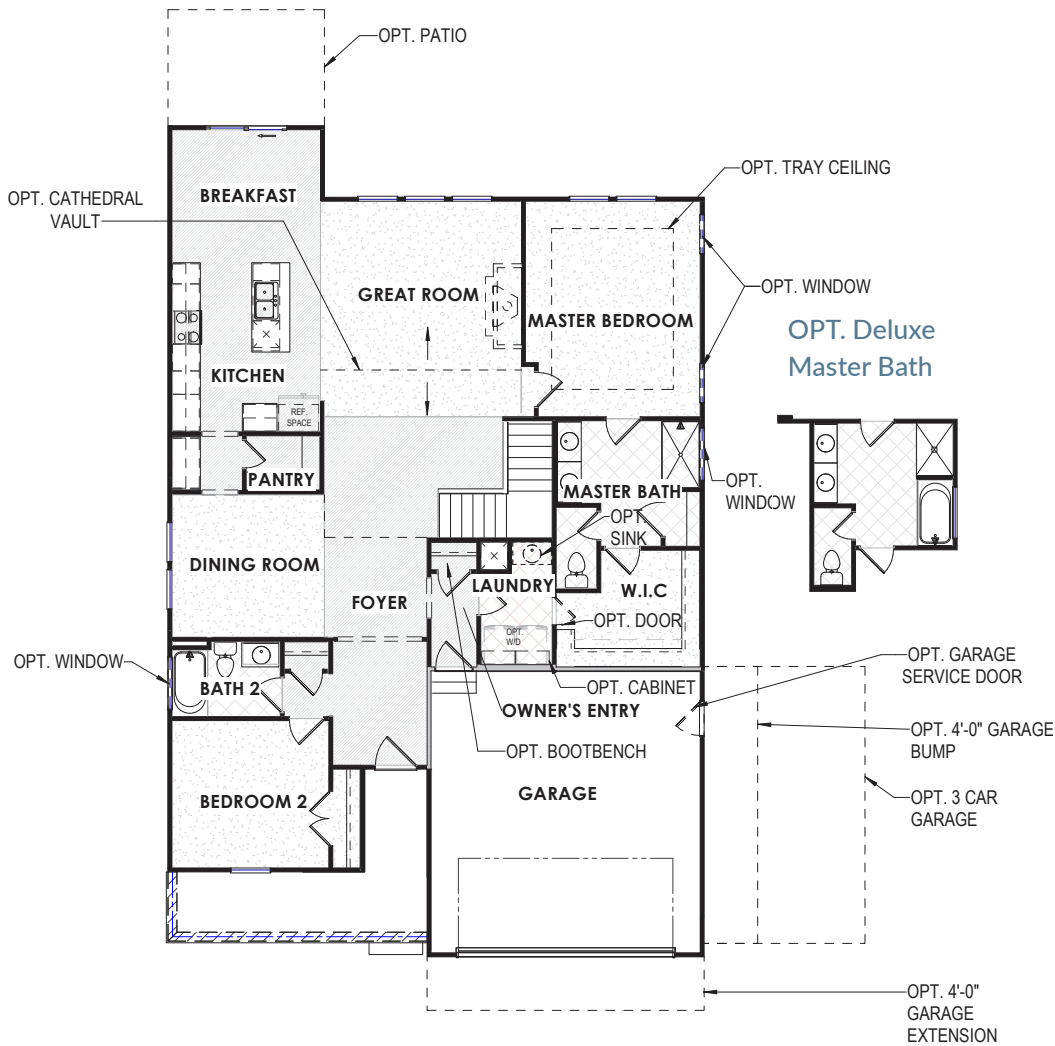

The Cardinale

2,459 Square Feet | Reverse 1.5 Story | 4 Bedrooms | 3 Bathrooms

Main Floor

Basement Floor

Note: Window location may vary by elevation

BE INSPIRED. BUILD INSPIRED. LIVE INSPIRED.

501 SW Haverford Road, Lee's Summit, MO 64081

sales@inspired-homes.com | (913) 302-8810 | inspired-homes.com

Kessler Ridge

The Cardinale

2,459 Square Feet | Reverse 1.5 Story | 4 Bedrooms | 3 Bathrooms

Prairie

Farmhouse

Craftsman

French Country