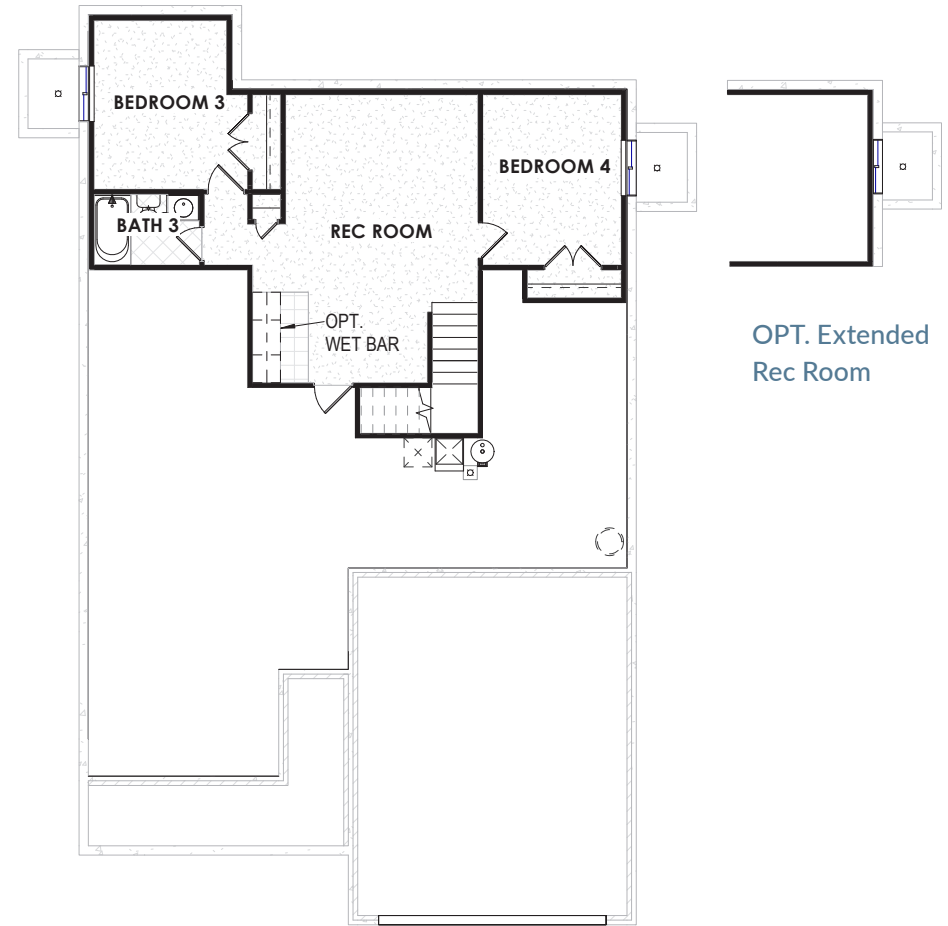

The Cardinale

2,459 Square Feet | Reverse 1.5 Story | 4 Bedrooms | 3 Bathrooms

Main Floor

Basement Floor

Note: Window location may vary by elevation

BE INSPIRED. BUILD INSPIRED. LIVE INSPIRED.

501 SW Haverford Road, Lee's Summit, MO 64081

sales@inspired-homes.com | (913) 302-8810 | inspired-homes.com

Kessler Ridge

The Cardinale

2,459 Square Feet | Reverse 1.5 Story | 4 Bedrooms | 3 Bathrooms

Prairie

Farmhouse

Craftsman

French Country