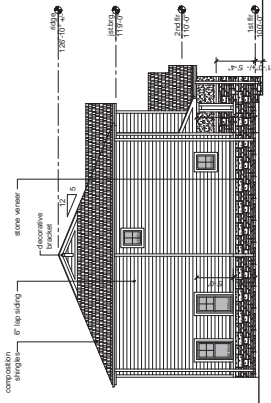

3 4 plex elevation - side
Scale: 1/8"=1'-0"