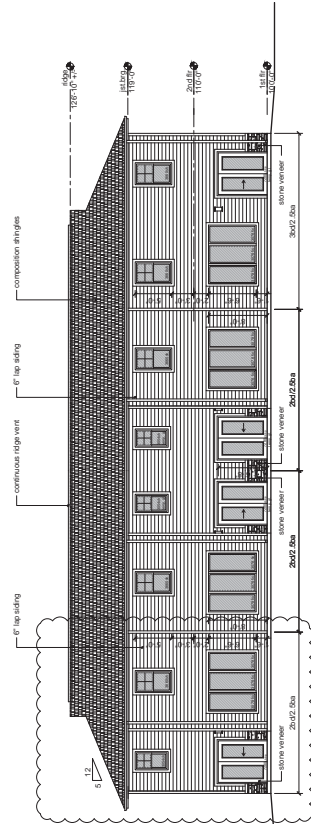

2 4 plex elevation - back
Scale: 1/8"=1'-0"