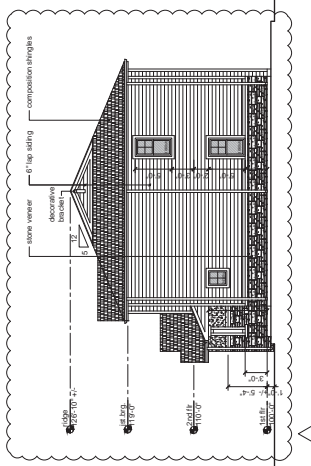

4 4 plex elevation - side
Scale: 1/8"=1'-0"