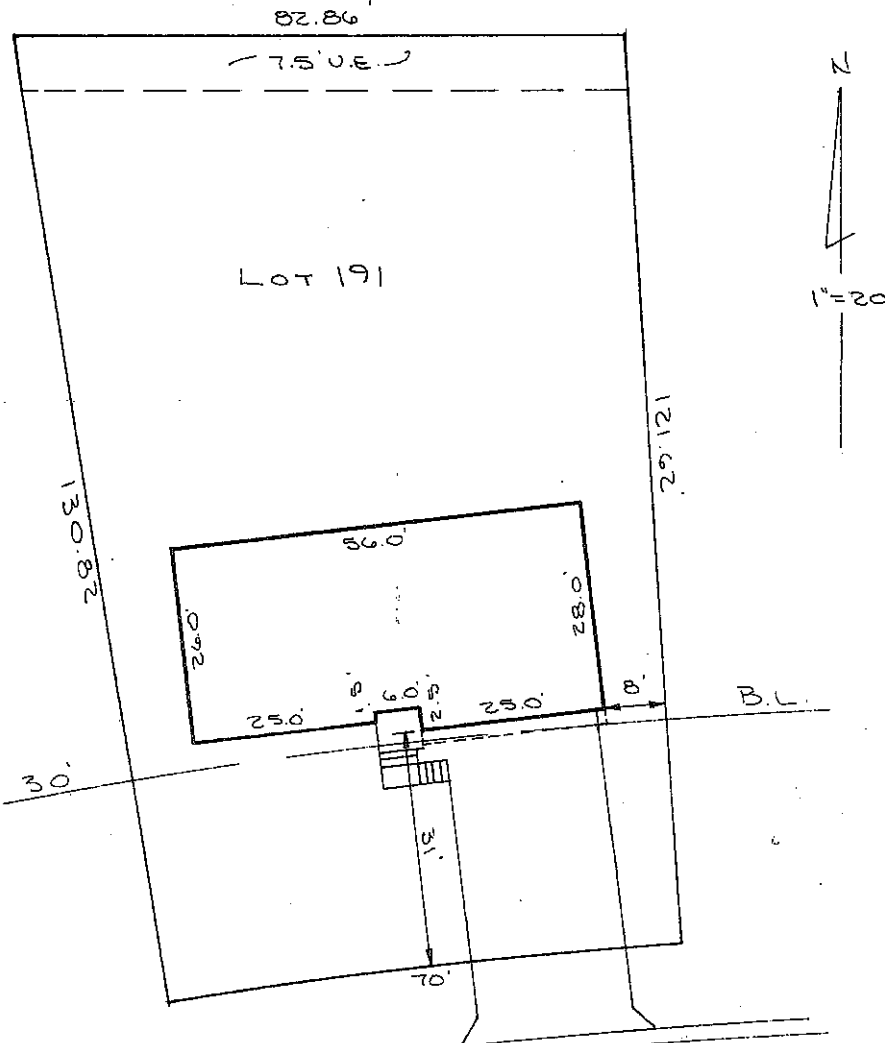

QUEEN CITY ENGINEERING, INC.

202 N. 12th, Blue Springs, Mo. 64015

PLOT PLAN

AC 9-8200

Date 4-3-74

For: HUFF HOMES, INC.

Location

Address

DESCRIPTION ALL OF LOT 191, WHITE RIDGE FARM, 7TH PLAT, A SUBDIVISION IN LEE'S SUMMIT, JACKSON COUNTY, MISSOURI.

-2017-216-

RECEIVED

APR 5 1974

CITY OF LEE'S SUMMIT
INSPECTION DEPT.

QUEEN CITY ENGINEERING, INC.